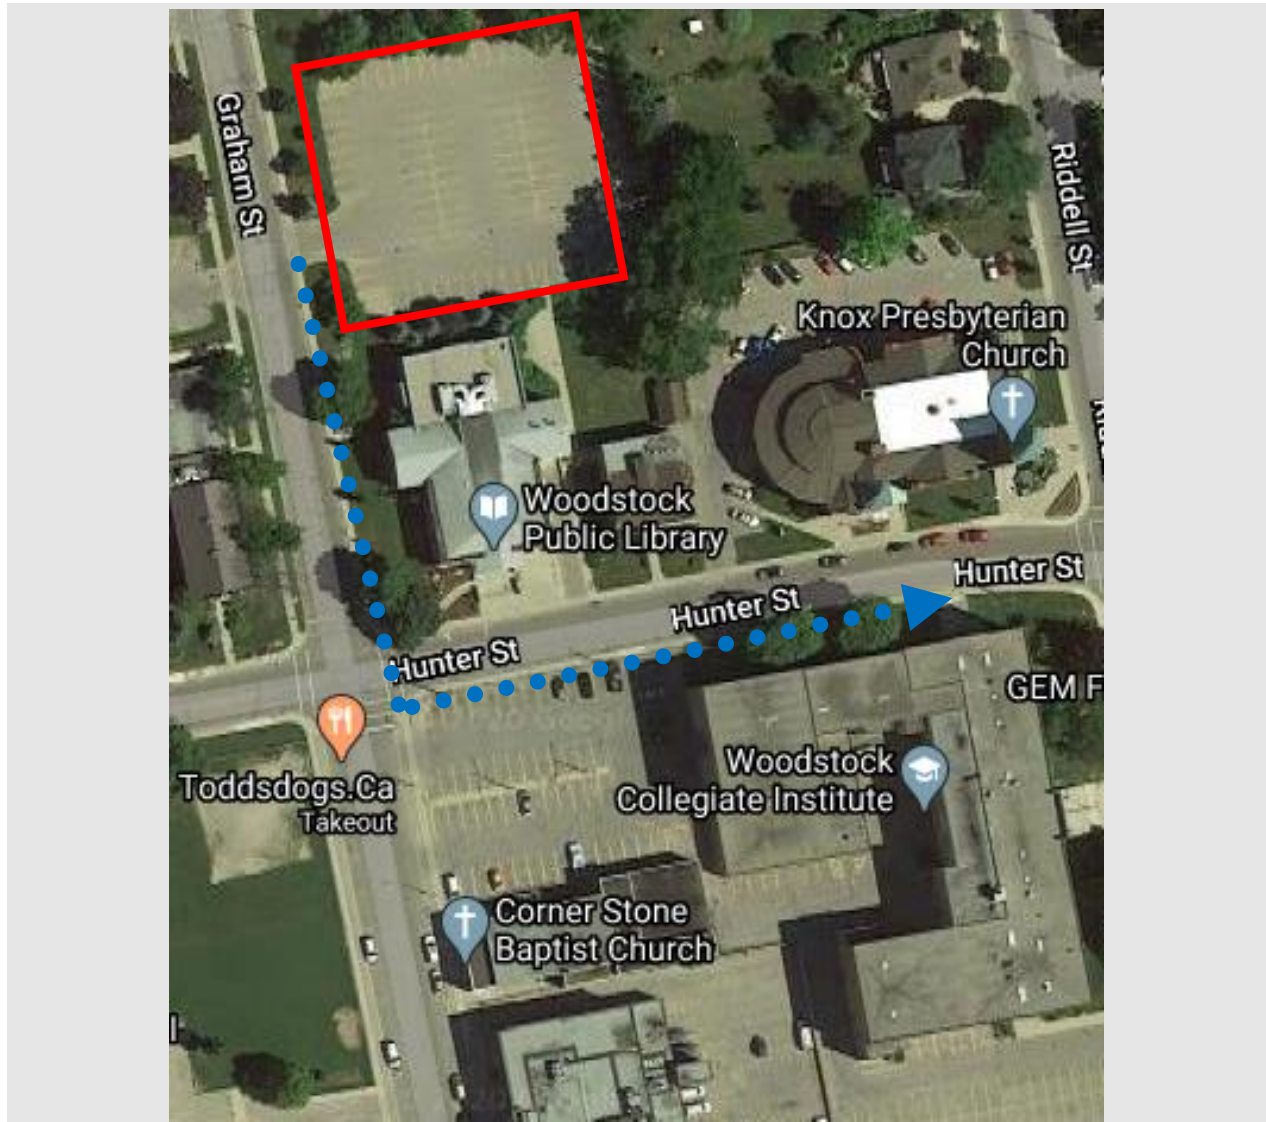

## WOODSTOCK CI

Drive-to-Five Location	Woodstock Public Library 445 Hunter St, Woodstock
Distance to School	200 meters
Walking Travel Time	2 min

What is Drive-to-Five? Drive-to-Five locations are designated spaces located within a 5 minute walk from the school. Drive-to-Five locations help to disperse traffic away from the congested school area and create a safer journey to and from school for all.