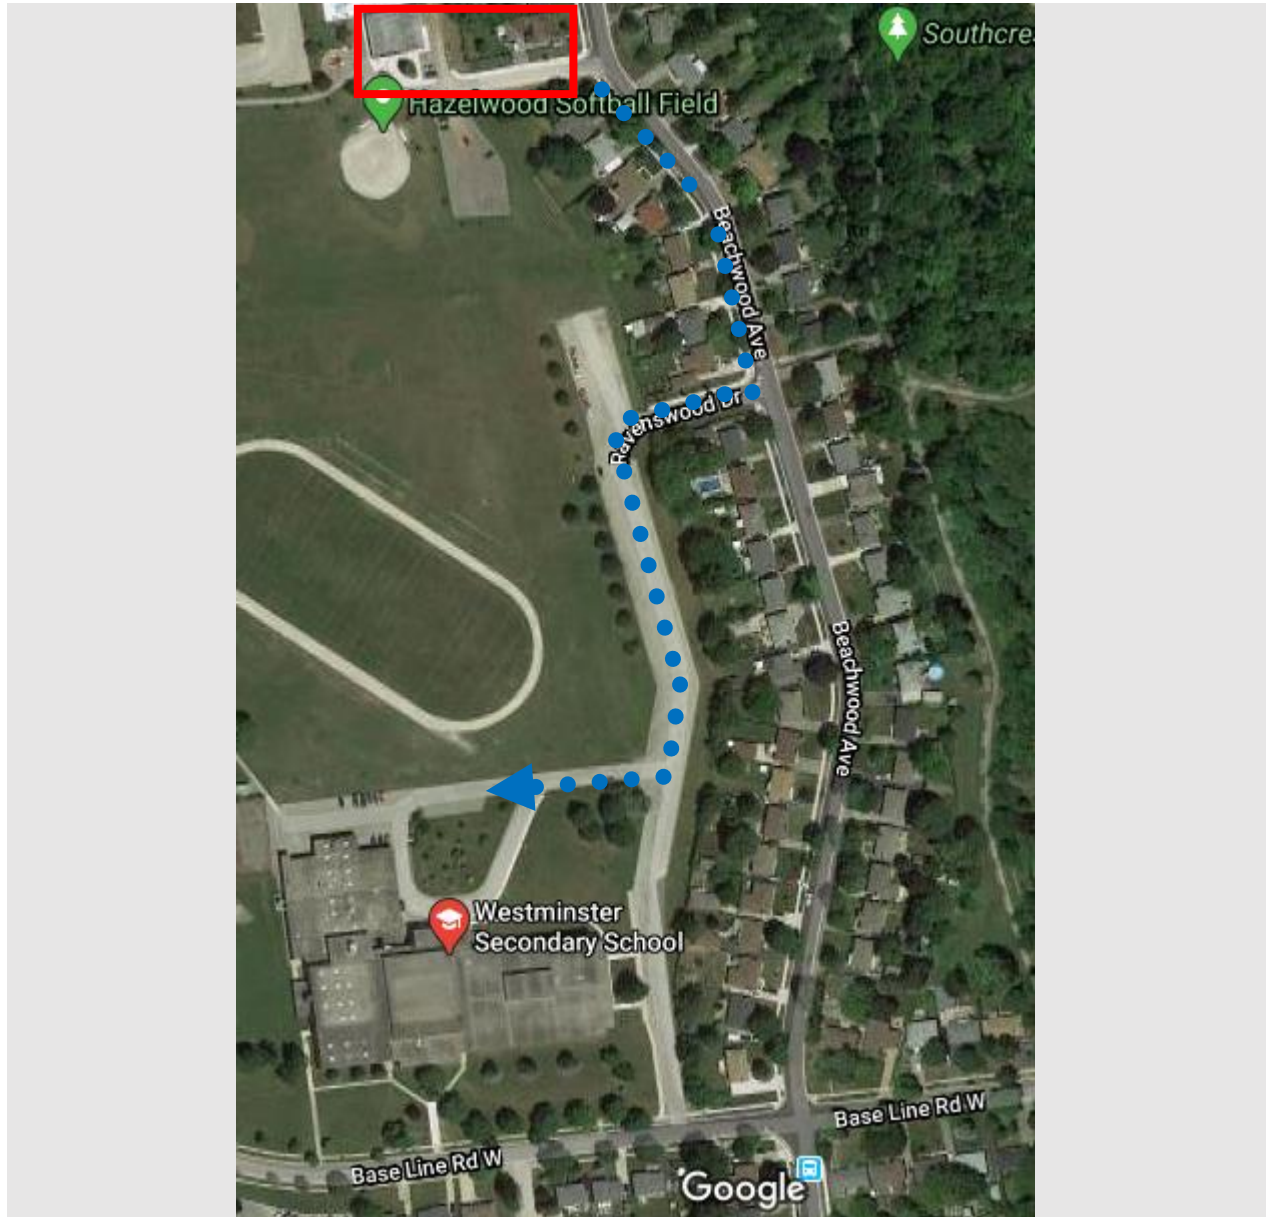

## WESTMINSTER SS

<b>Drive-to-Five Location</b>	Southcrest Pool/ Baseball Diamond 10 Hazelwood Ave, London
<b>Distance to School</b>	500 meters
<b>Walking Travel Time</b>	5 – 7 min

**What is Drive-to-Five? Drive-to-Five locations are designated spaces located within a 5 minute walk from the school. Drive-to-Five locations help to disperse traffic away from the congested school area and create a safer journey to and from school for all.**