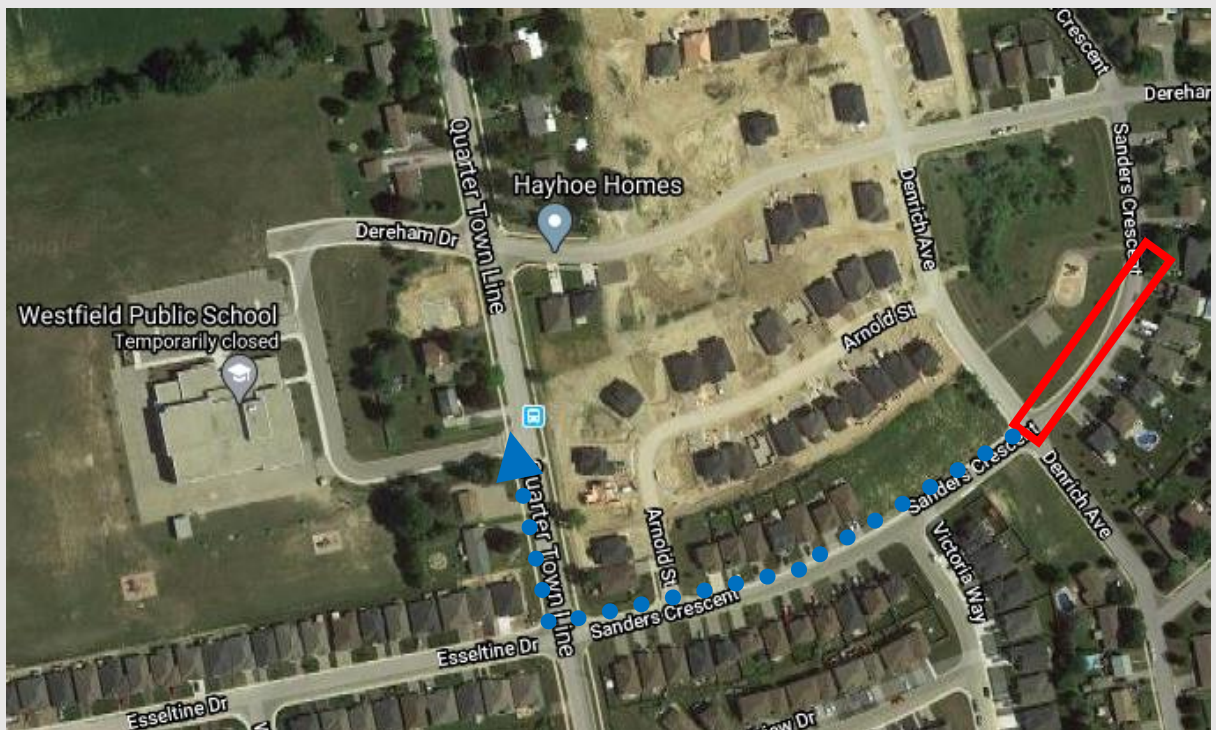

## WESTFIELD PS

Drive-to-Five Location	Sanders Cres @ Greenspace
Distance to School	450 meters
Walking Travel Time	5 - 9 min

What is Drive-to-Five? Drive-to-Five locations are designated spaces located within a 5 minute walk from the school. Drive-to-Five locations help to disperse traffic away from the congested school area and create a safer journey to and from school for all.