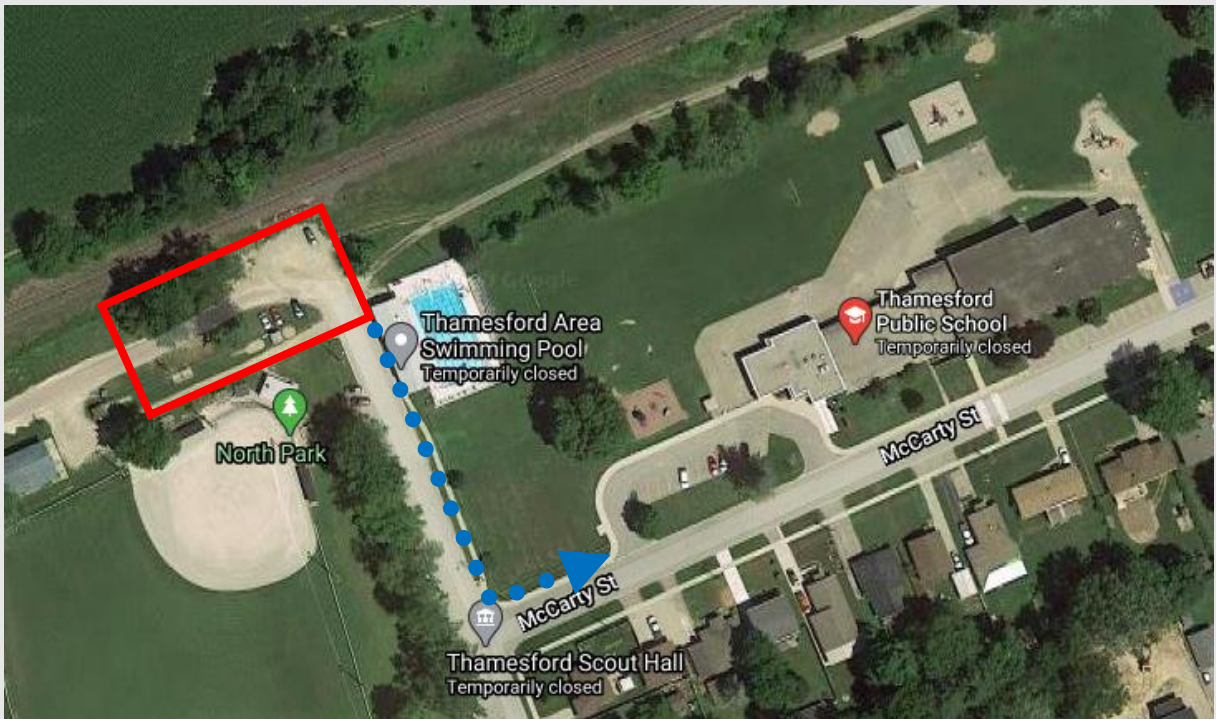

THAMESFORD PS

Drive-to-Five Location	North Park 204 George St, Thamesford
Distance to School	200 meters
Walking Travel Time	2 - 4 min

What is Drive-to-Five? Drive-to-Five locations are designated spaces located within a 5 minute walk from the school. Drive-to-Five locations help to disperse traffic away from the congested school area and create a safer journey to and from school for all.