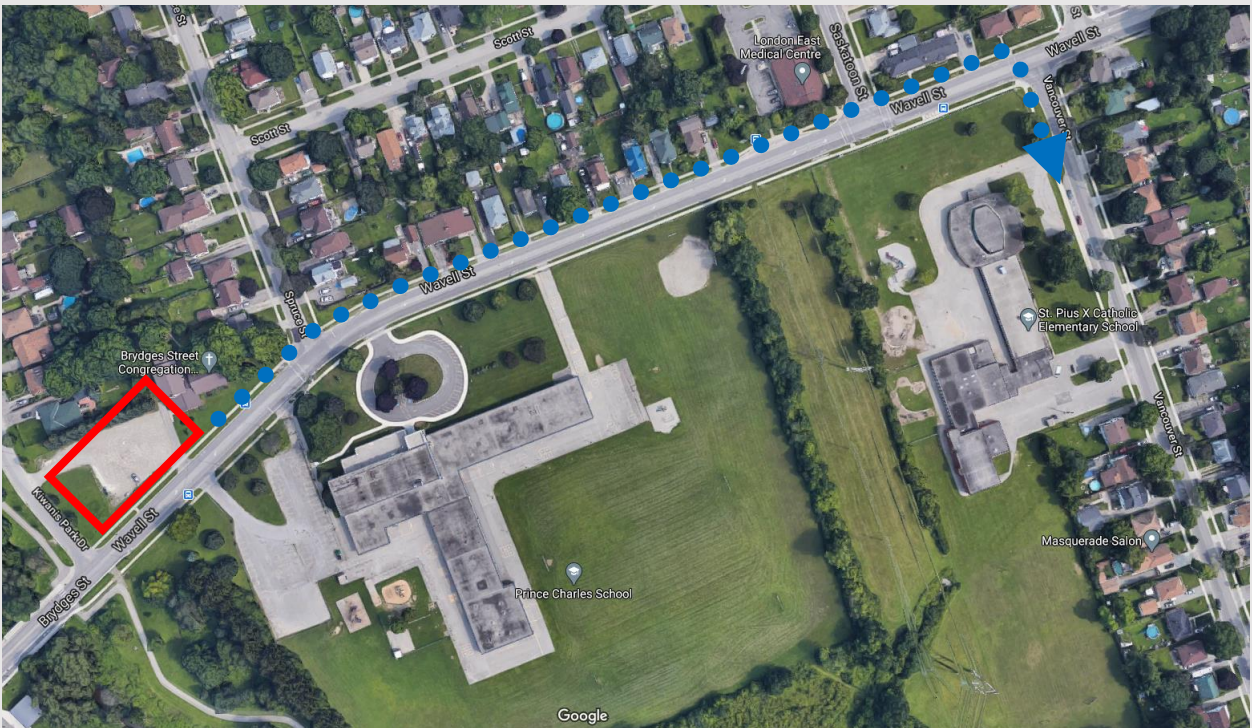

ST PIUS X CE

Drive-to-Five Location	Brydges Street Congregation Community of Christ 1550 Brydges St, London
Distance to School	450 meters
Walking Travel Time	5 - 9 min

What is Drive-to-Five? Drive-to-Five locations are designated spaces located within a 5 minute walk from the school. Drive-to-Five locations help to disperse traffic away from the congested school area and create a safer journey to and from school for all.