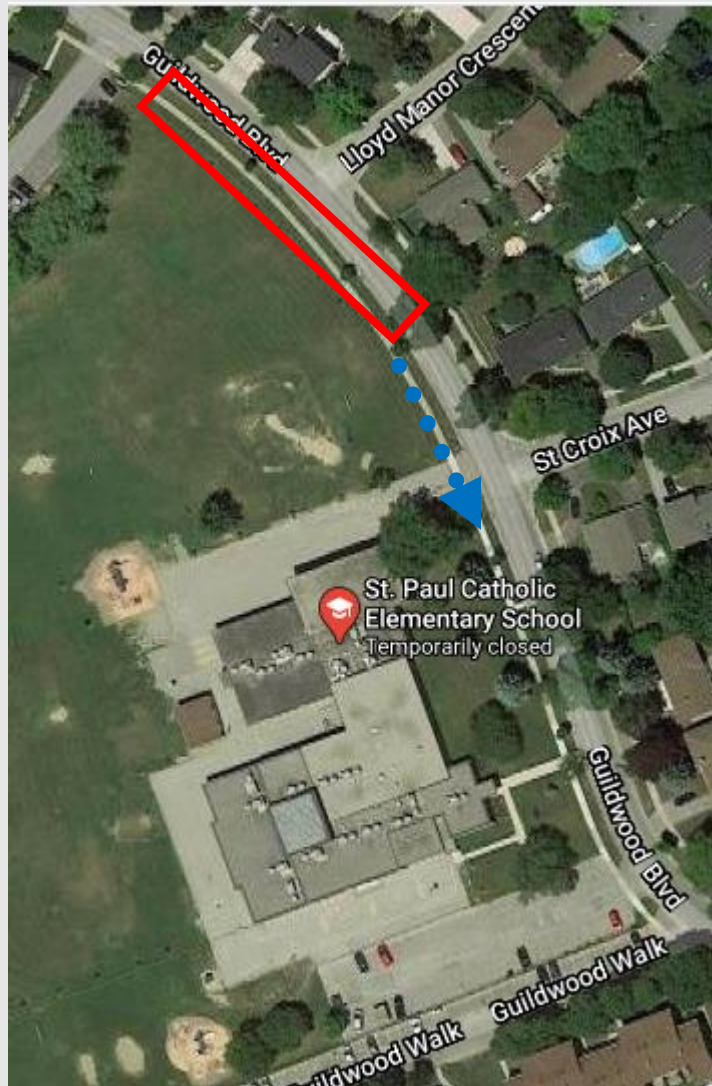

ST PAUL CE

Drive-to-Five Location	Guildwood Blvd, north of St Croix Ave (west side – 10 MINUTES ONLY)
Distance to School	100 meters
Walking Travel Time	2 min

What is Drive-to-Five? Drive-to-Five locations are designated spaces located within a 5 minute walk from the school. Drive-to-Five locations help to disperse traffic away from the congested school area and create a safer journey to and from school for all.