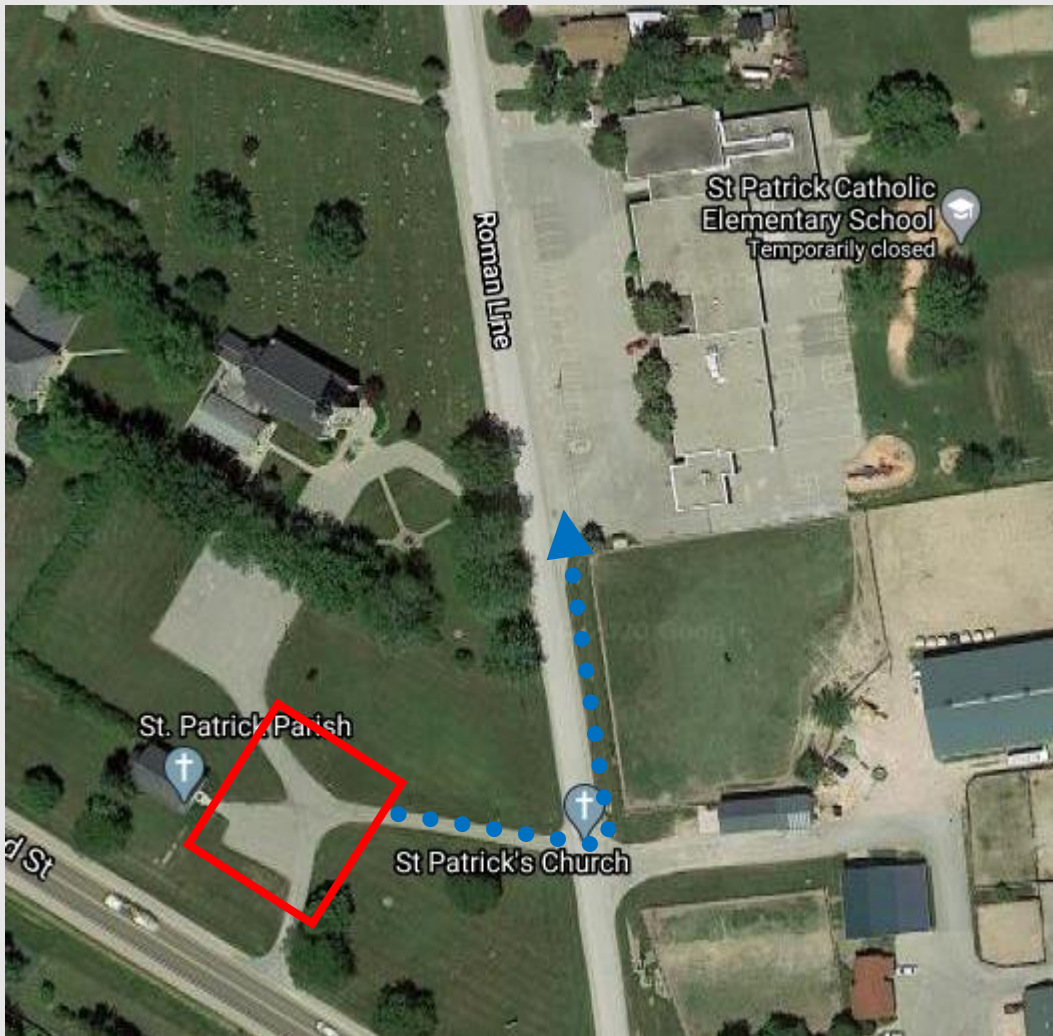

ST PATRICK CE, LUCAN

Drive-to-Five Location	St Patrick Parish 32922 Roman Line, Lucan
Distance to School	150 meters
Walking Travel Time	2 - 3 min

What is Drive-to-Five? Drive-to-Five locations are designated spaces located within a 5 minute walk from the school. Drive-to-Five locations help to disperse traffic away from the congested school area and create a safer journey to and from school for all.