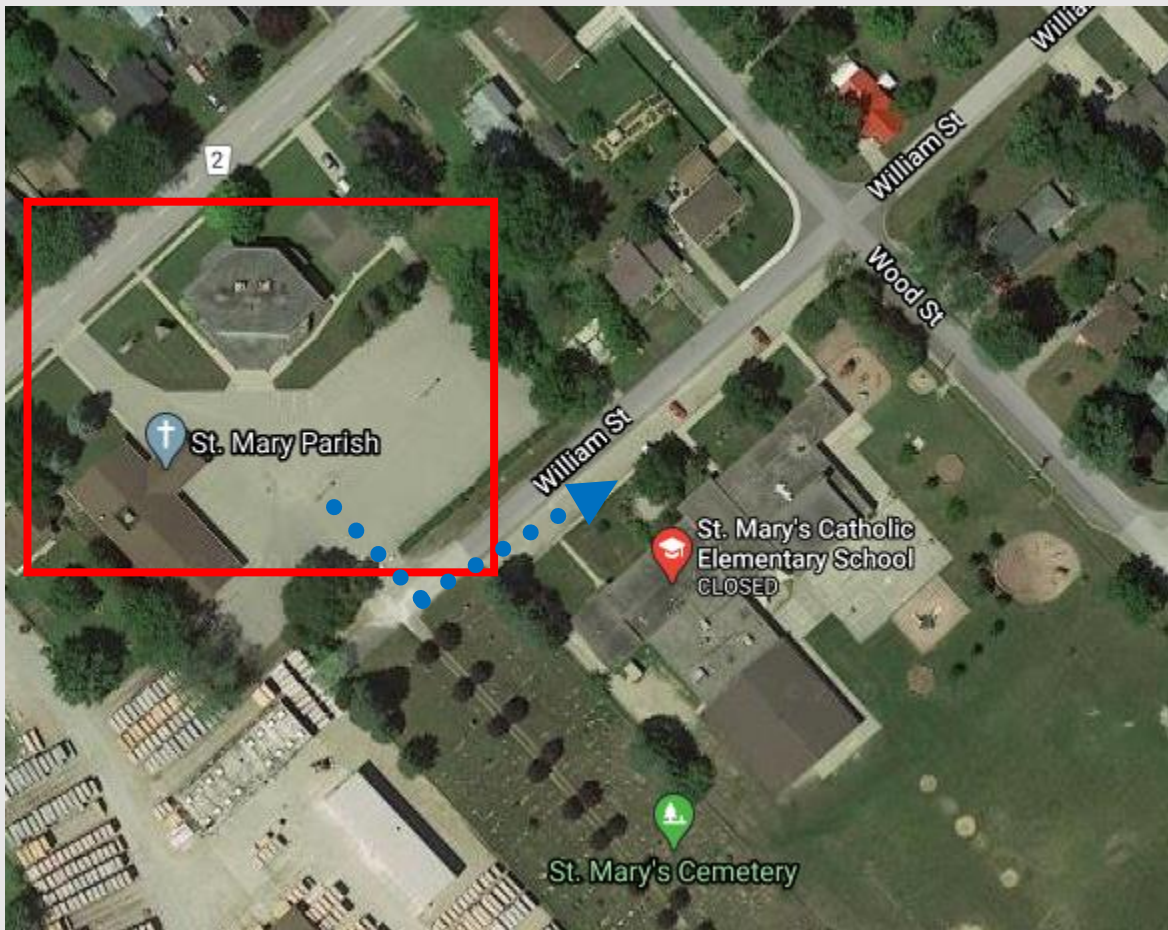

## ST MARY'S WEST LORNE CE

Drive-to-Five Location	St Mary Parish 128 Main St, West Lorne
Distance to School	100 meters
Walking Travel Time	2 min

What is Drive-to-Five? Drive-to-Five locations are designated spaces located within a 5 minute walk from the school. Drive-to-Five locations help to disperse traffic away from the congested school area and create a safer journey to and from school for all.