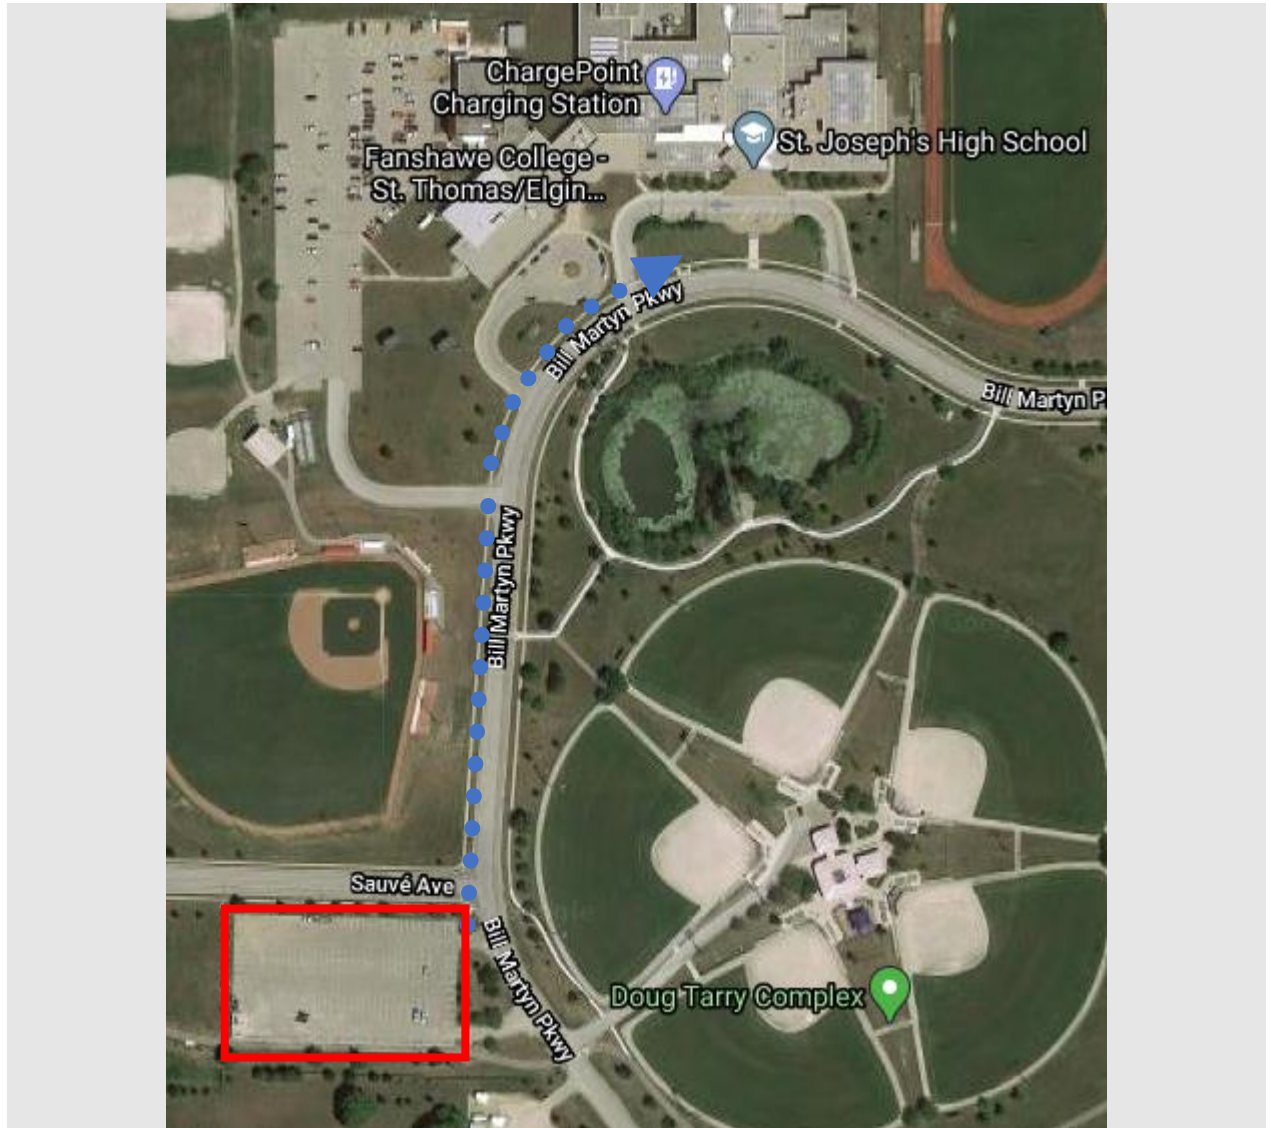

ST JOSEPH'S CSS

Drive-to-Five Location	Doug Tarry Complex Bill Martyn Pkwy, St Thomas
Distance to School	300 meters
Walking Travel Time	4 min

What is Drive-to-Five? Drive-to-Five locations are designated spaces located within a 5 minute walk from the school. Drive-to-Five locations help to disperse traffic away from the congested school area and create a safer journey to and from school for all.