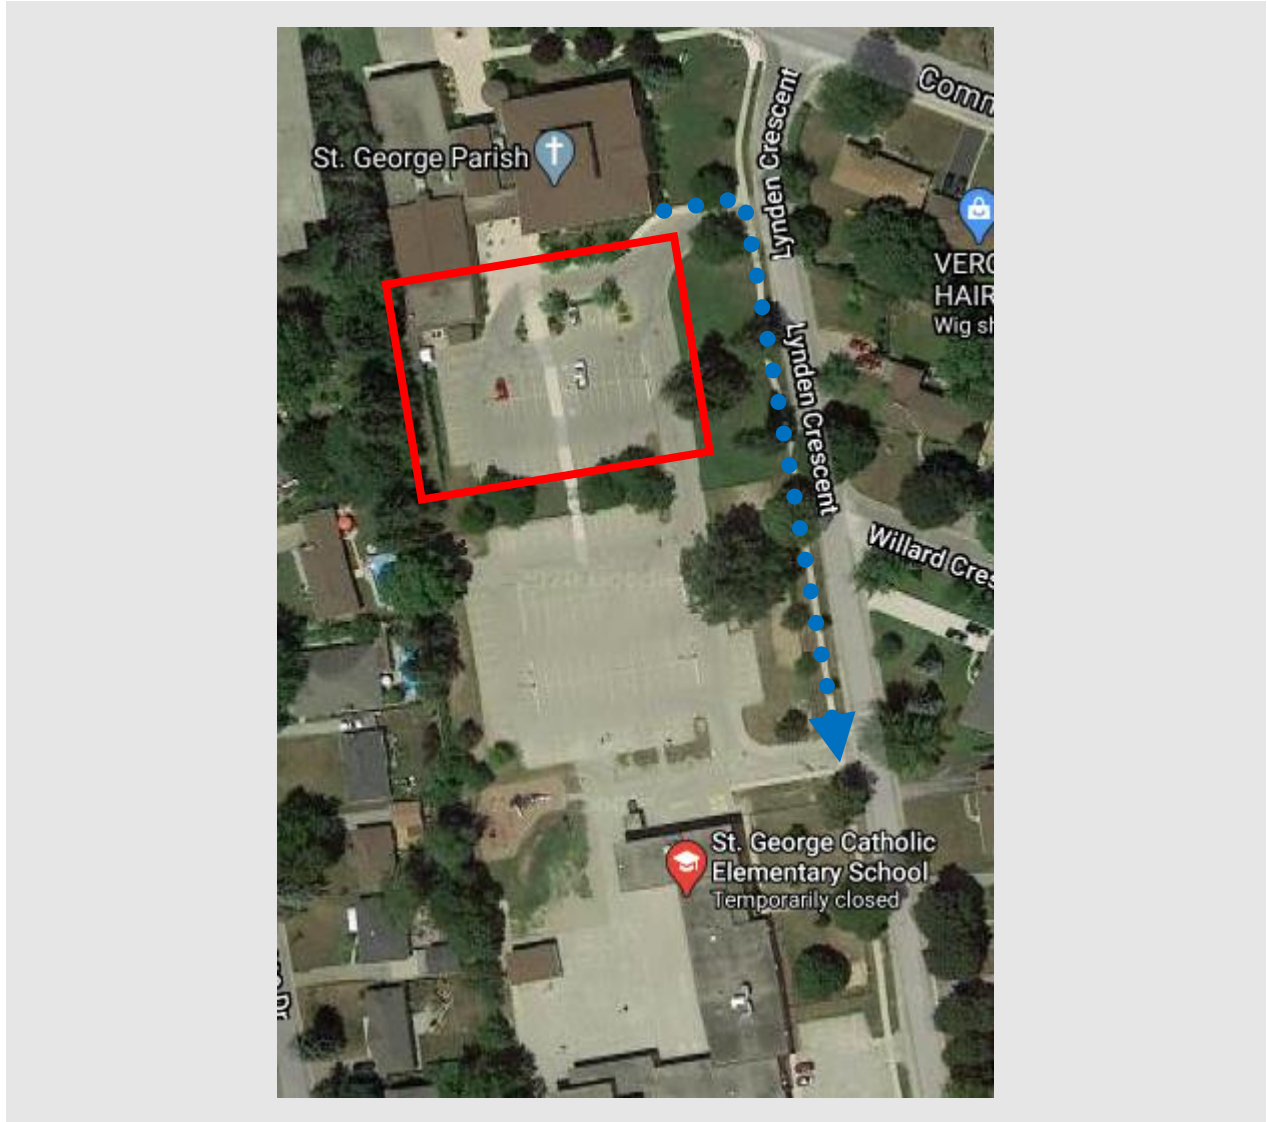

ST GEORGE CE

Drive-to-Five Location	St George Parish 1164 Commissioners Rd W, London
Distance to School	150 meters
Walking Travel Time	2 - 3 min

What is Drive-to-Five? Drive-to-Five locations are designated spaces located within a 5 minute walk from the school. Drive-to-Five locations help to disperse traffic away from the congested school area and create a safer journey to and from school for all.