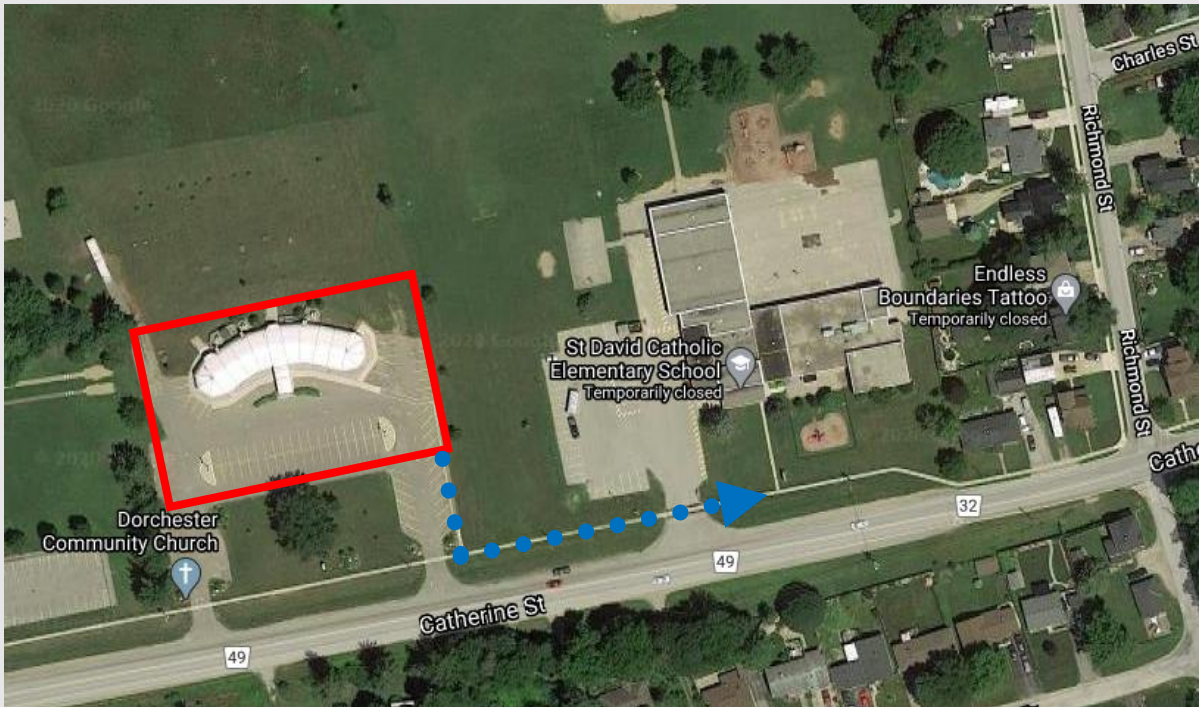

## ST DAVID CE

|                               |  |
|-------------------------------|--|
| <b>Drive-to-Five Location</b> | Dorchester Community Church<br>3912 Catherine St, Dorchester |
| <b>Distance to School</b>     | 150 meters   |
| <b>Walking Travel Time</b>    | 2 - 3 min  |

Google Maps

**What is Drive-to-Five?** Drive-to-Five locations are designated spaces located within a 5 minute walk from the school. Drive-to-Five locations help to disperse traffic away from the congested school area and create a safer journey to and from school for all.