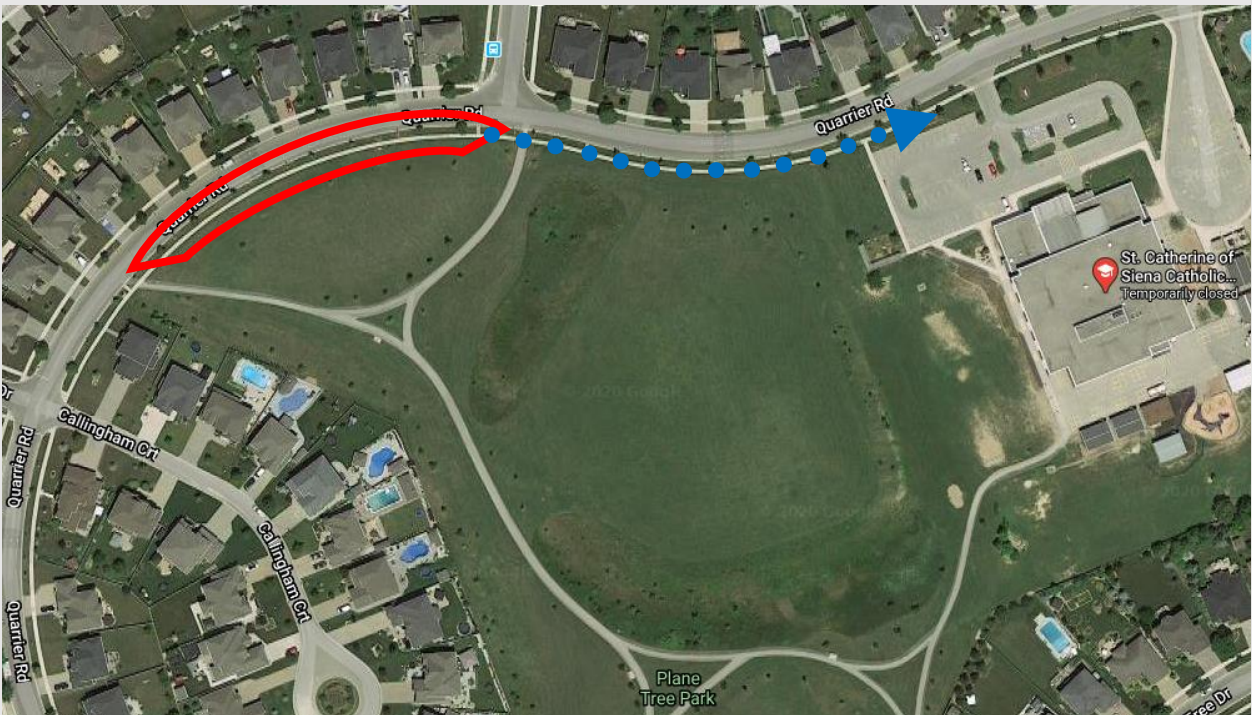

ST CATHERINE OF SIENA CE

Drive-to-Five Location	Plane Tree Park (on Quarrier Rd)
Distance to School	150 meters
Walking Travel Time	2 - 3 min

What is Drive-to-Five? Drive-to-Five locations are designated spaces located within a 5 minute walk from the school. Drive-to-Five locations help to disperse traffic away from the congested school area and create a safer journey to and from school for all.