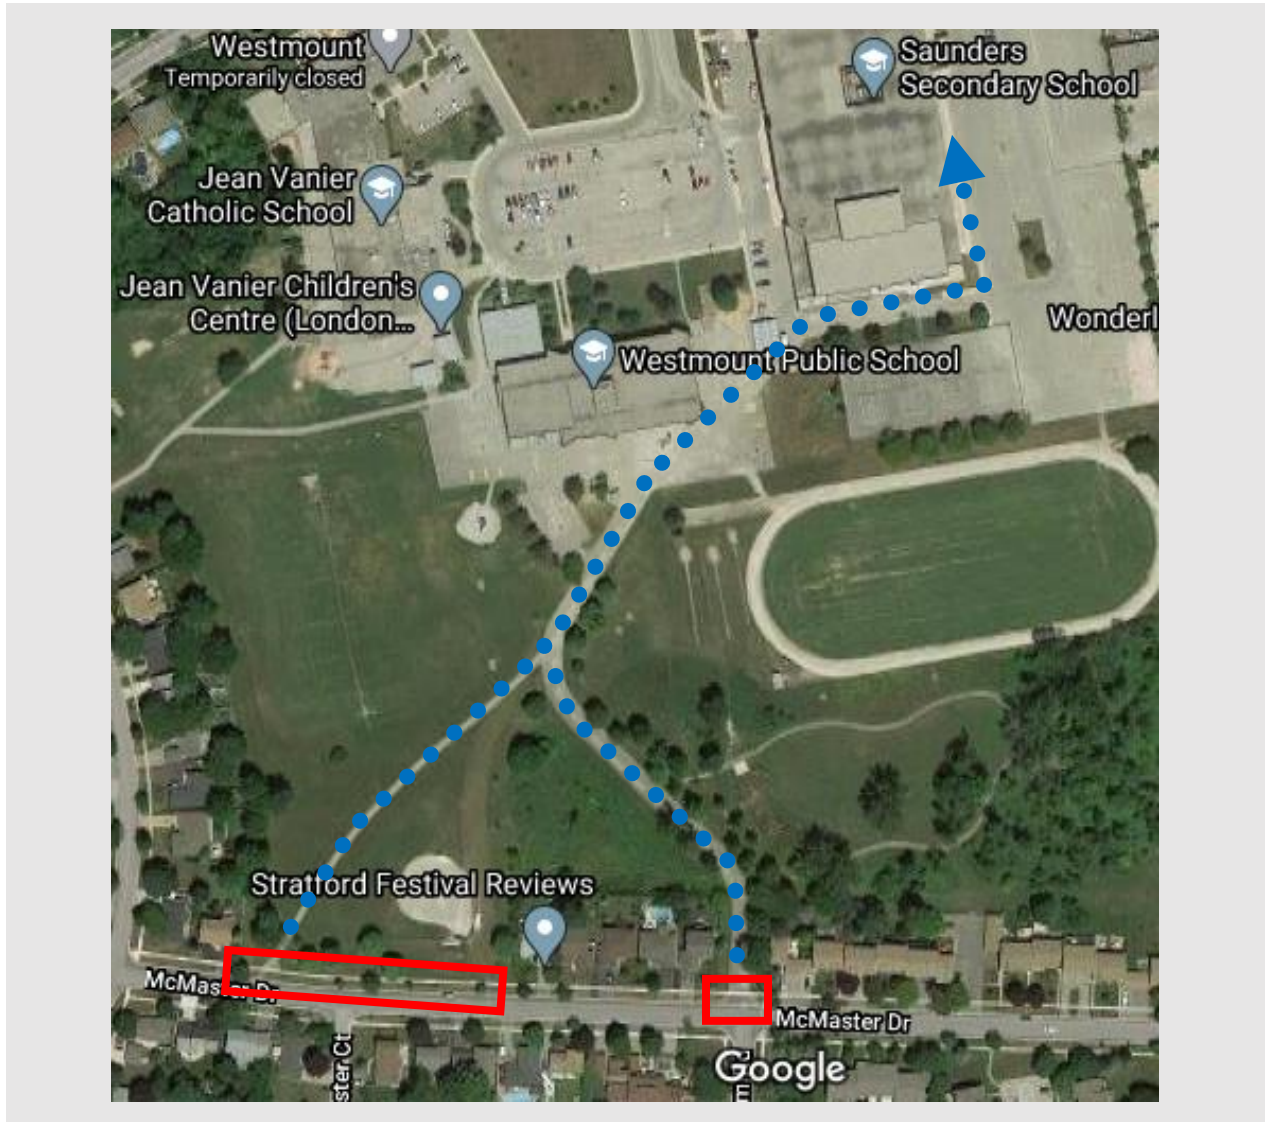

SAUNDERS SS

Drive-to-Five Location	Westmount Park McMaster Drive, London
Distance to School	500 meters
Walking Travel Time	7 min

What is Drive-to-Five? Drive-to-Five locations are designated spaces located within a 5 minute walk from the school. Drive-to-Five locations help to disperse traffic away from the congested school area and create a safer journey to and from school for all.