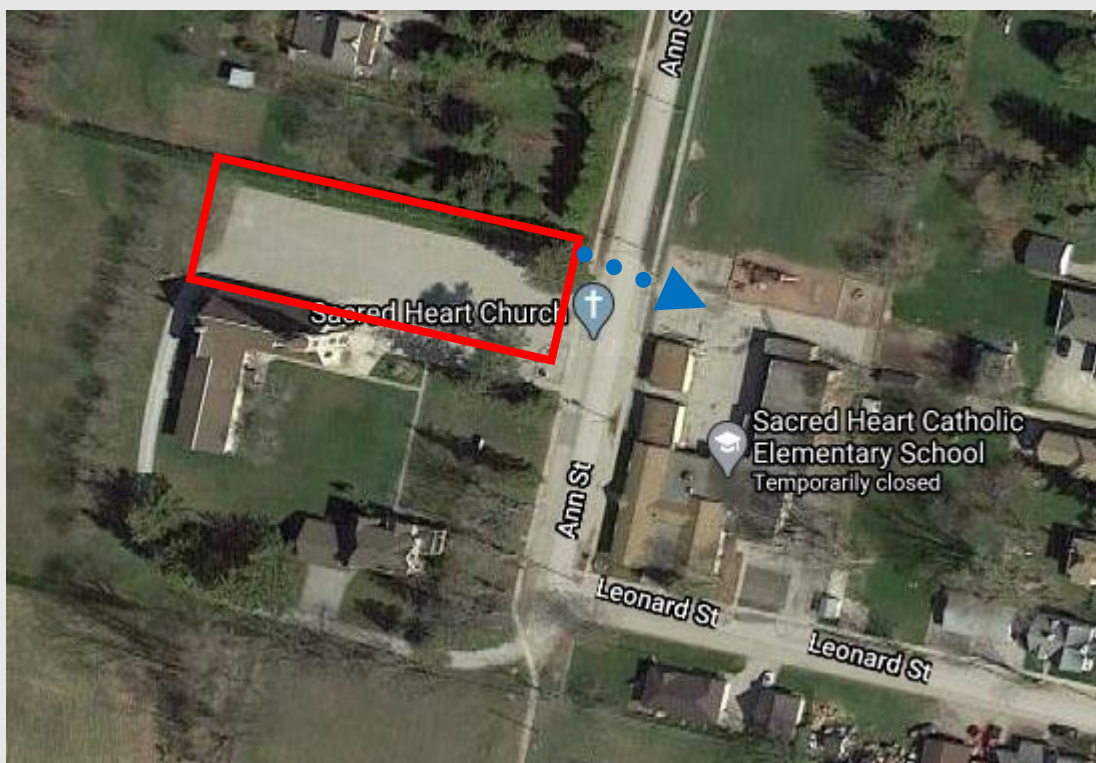

SACRED HEART CE

Drive-to-Five Location	Sacred Heart Church 159 Ann St, London
Distance to School	50 meters
Walking Travel Time	1 min

What is Drive-to-Five? Drive-to-Five locations are designated spaces located within a 5 minute walk from the school. Drive-to-Five locations help to disperse traffic away from the congested school area and create a safer journey to and from school for all.