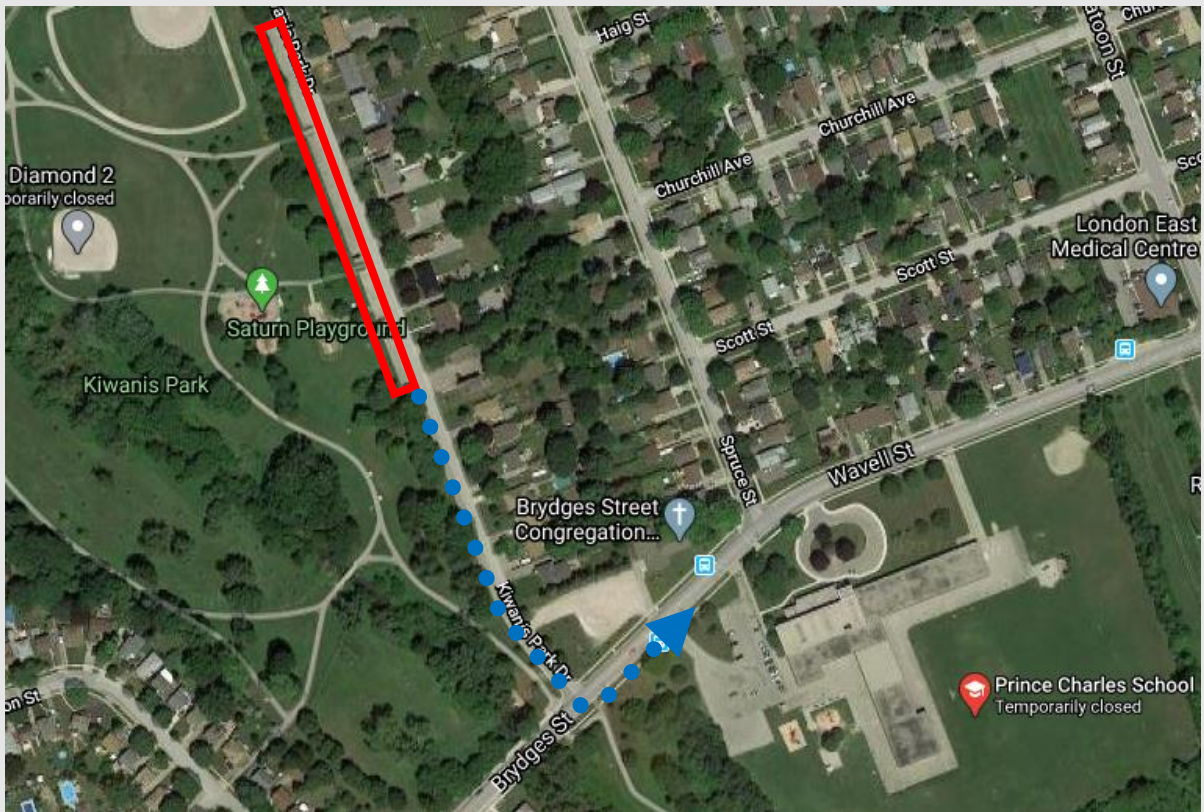

PRINCE CHARLES PS

Drive-to-Five Location	Kiwanis Park parking area (Kiwanis Park Dr, north of Brydges St)
Distance to School	250 meters
Walking Travel Time	3 - 5 min

What is Drive-to-Five? Drive-to-Five locations are designated spaces located within a 5 minute walk from the school. Drive-to-Five locations help to disperse traffic away from the congested school area and create a safer journey to and from school for all.