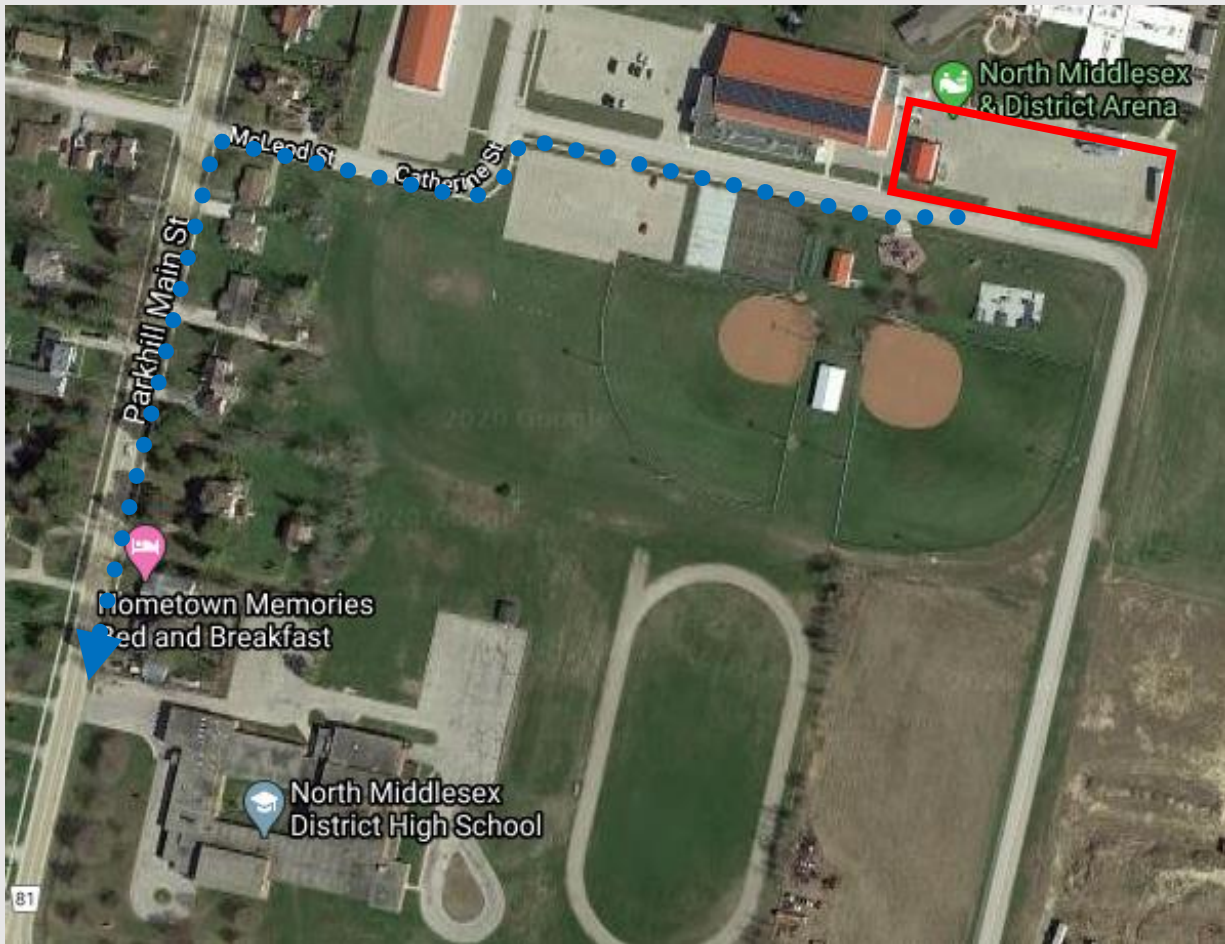

# NORTH MIDDLESEX DISTRICT HIGH SCHOOL

Drive-to-Five Location	North Middlesex & District Arena 225 McLeod St, Parkhill
Distance to School	600 meters
Walking Travel Time	7 min

What is Drive-to-Five? Drive-to-Five locations are designated spaces located within a 5 minute walk from the school. Drive-to-Five locations help to disperse traffic away from the congested school area and create a safer journey to and from school for all.