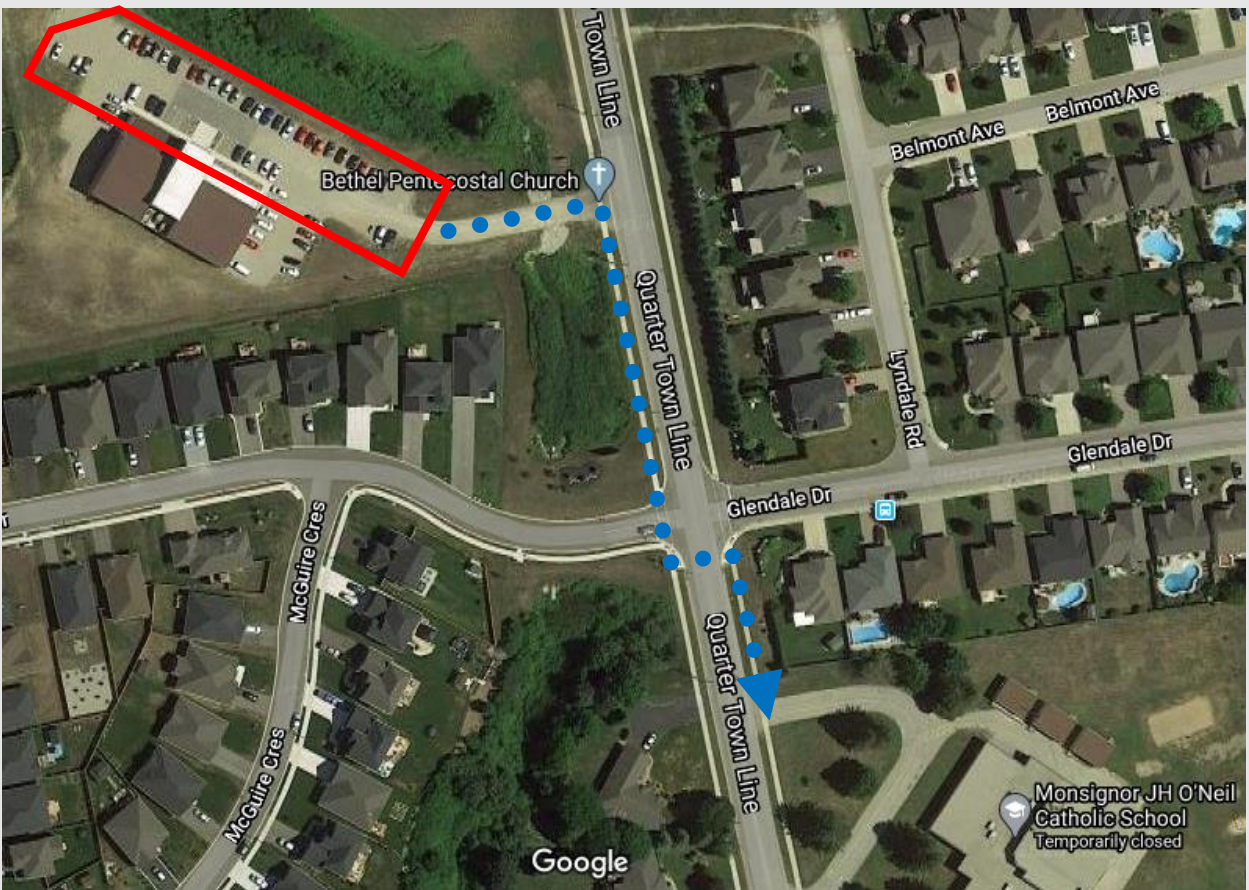

MONSIGNOR JH O'NEIL CE

Drive-to-Five Location	Bethel Pentecostal Church 269 Quarter Town Line, Tillsonburg
Distance to School	200 meters
Walking Travel Time	2 - 4 min

What is Drive-to-Five? Drive-to-Five locations are designated spaces located within a 5 minute walk from the school. Drive-to-Five locations help to disperse traffic away from the congested school area and create a safer journey to and from school for all.