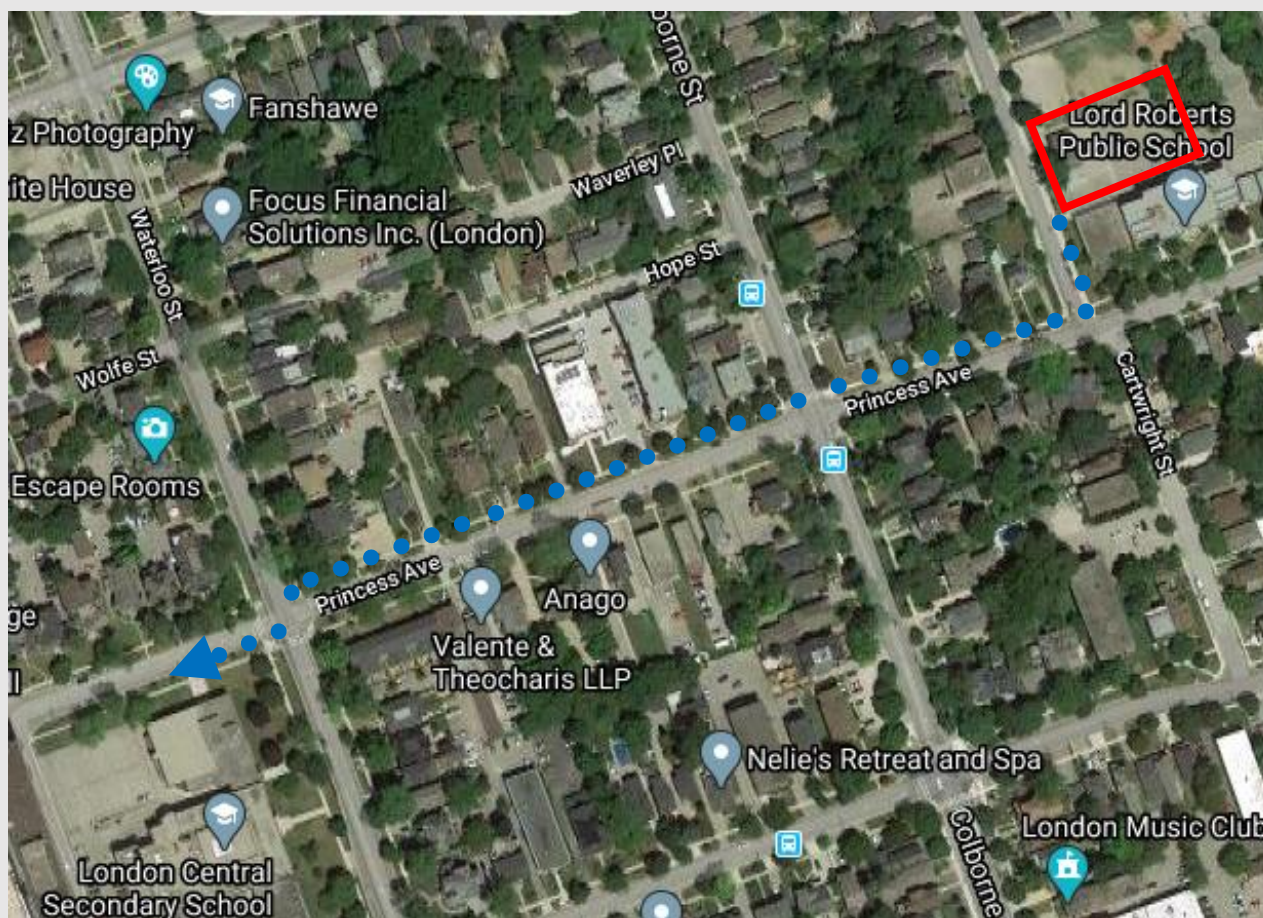

LONDON CENTRAL SS

Drive-to-Five Location	Lord Roberts PS 440 Princess Ave, London
Distance to School	500 meters
Walking Travel Time	6 min

What is Drive-to-Five? Drive-to-Five locations are designated spaces located within a 5 minute walk from the school. Drive-to-Five locations help to disperse traffic away from the congested school area and create a safer journey to and from school for all.