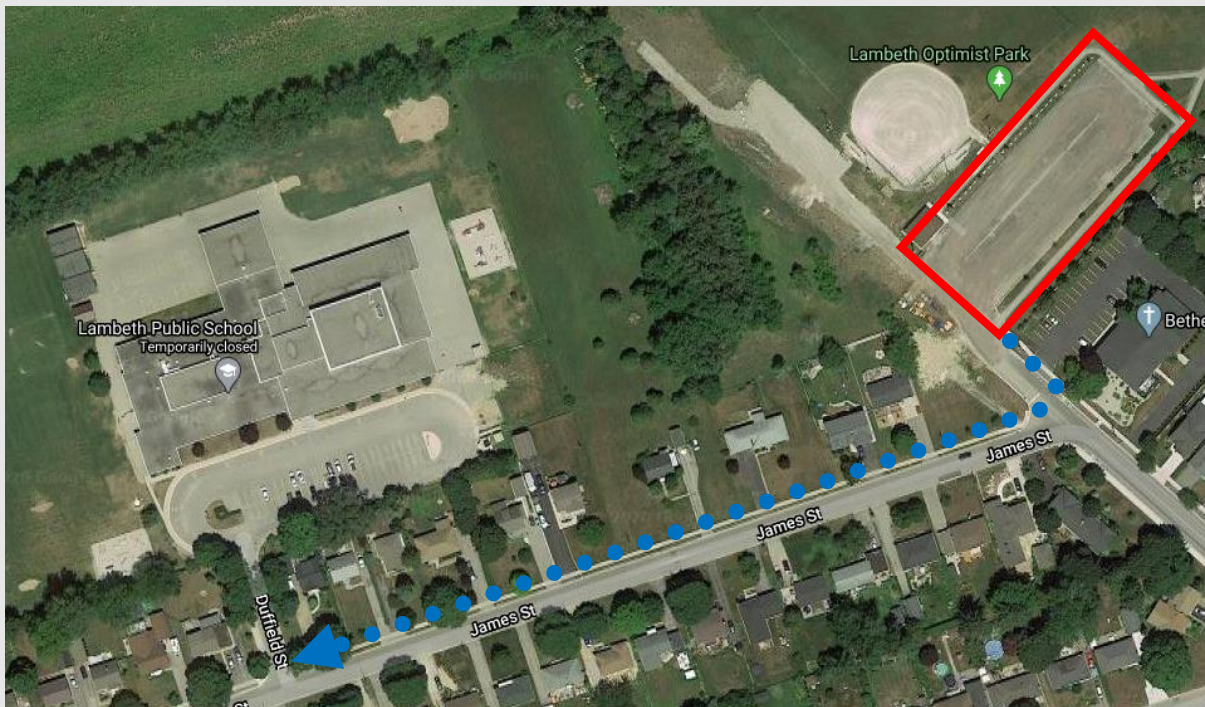

## LAMBETH PS

<b>Drive-to-Five Location</b>	Lambeth Optimist Park 4200 Campbell St N, London
<b>Distance to School</b>	350 meters
<b>Walking Travel Time</b>	4 - 7 min

**What is Drive-to-Five?** Drive-to-Five locations are designated spaces located within a 5 minute walk from the school. Drive-to-Five locations help to disperse traffic away from the congested school area and create a safer journey to and from school for all.