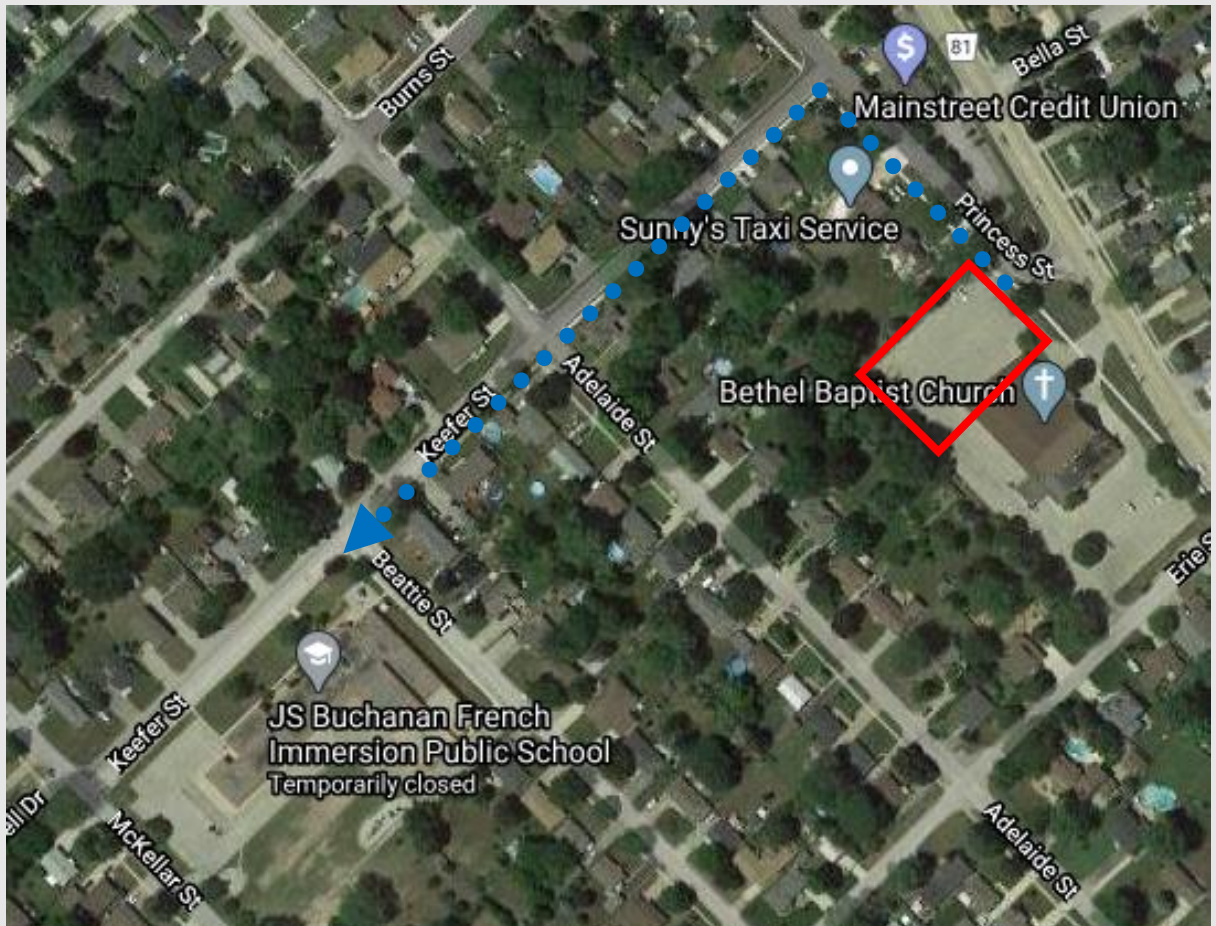

## JS BUCHANAN FI PS

Drive-to-Five Location	Bethel Baptist Church 264 Princess Street, Strathroy
Distance to School	400 meters
Walking Travel Time	4 - 8 min

What is Drive-to-Five? Drive-to-Five locations are designated spaces located within a 5 minute walk from the school. Drive-to-Five locations help to disperse traffic away from the congested school area and create a safer journey to and from school for all.