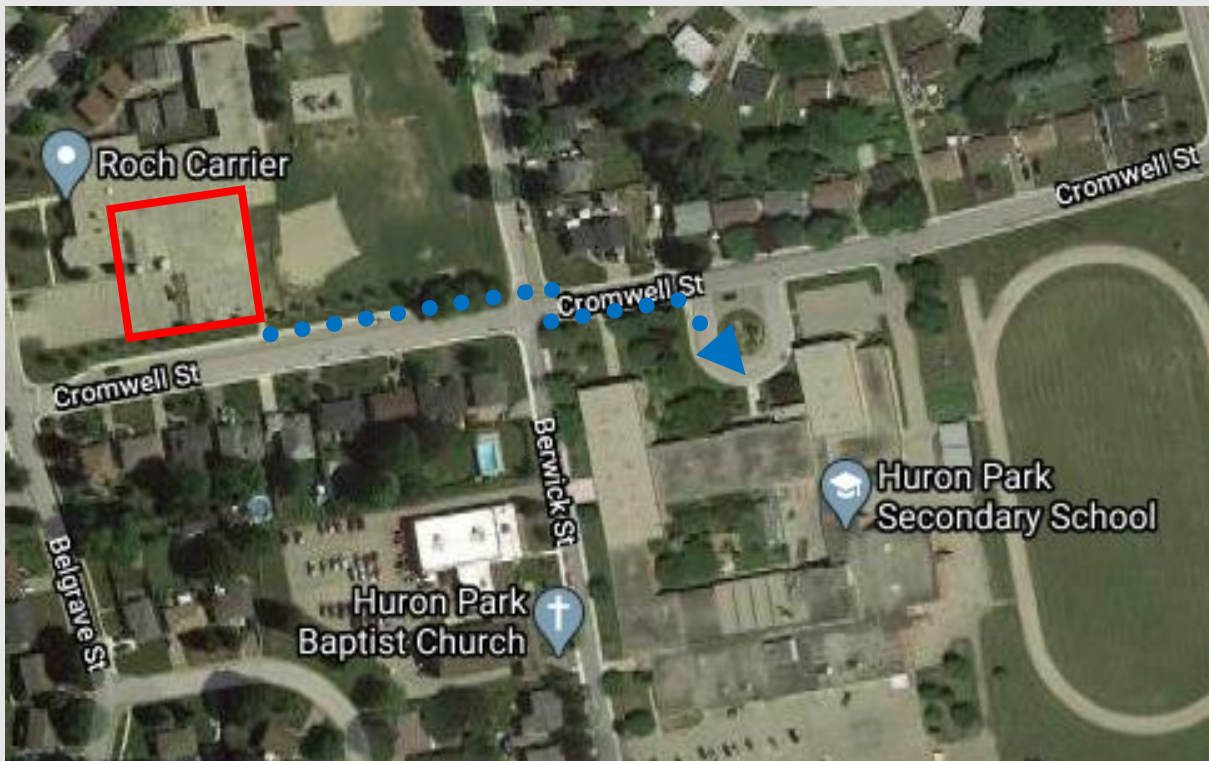

HURON PARK SS

Drive-to-Five Location	Roch Carrier Fl PS 840 Sloane St, Woodstock
Distance to School	200 meters
Walking Travel Time	3 min

What is Drive-to-Five? Drive-to-Five locations are designated spaces located within a 5 minute walk from the school. Drive-to-Five locations help to disperse traffic away from the congested school area and create a safer journey to and from school for all.