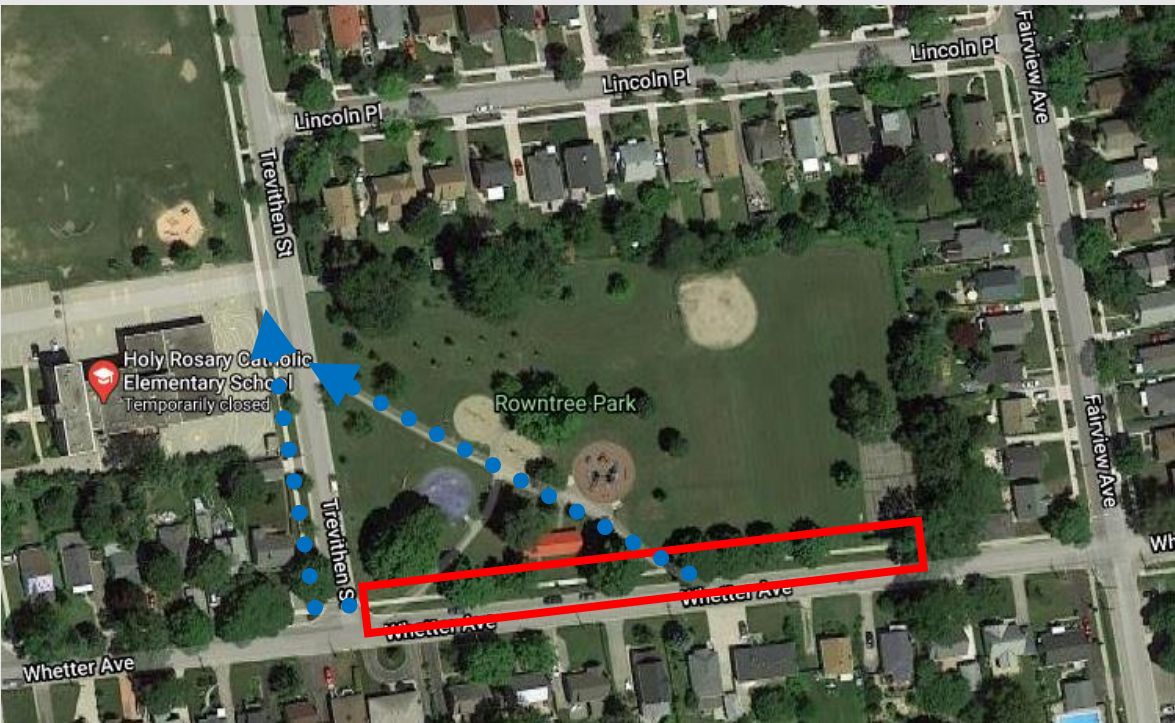

# HOLY ROSARY CE

Drive-to-Five Location	Rowntree Park 750 Whetter Ave, London
Distance to School	200 meters
Walking Travel Time	2 - 4 min

What is Drive-to-Five? Drive-to-Five locations are designated spaces located within a 5 minute walk from the school. Drive-to-Five locations help to disperse traffic away from the congested school area and create a safer journey to and from school for all.