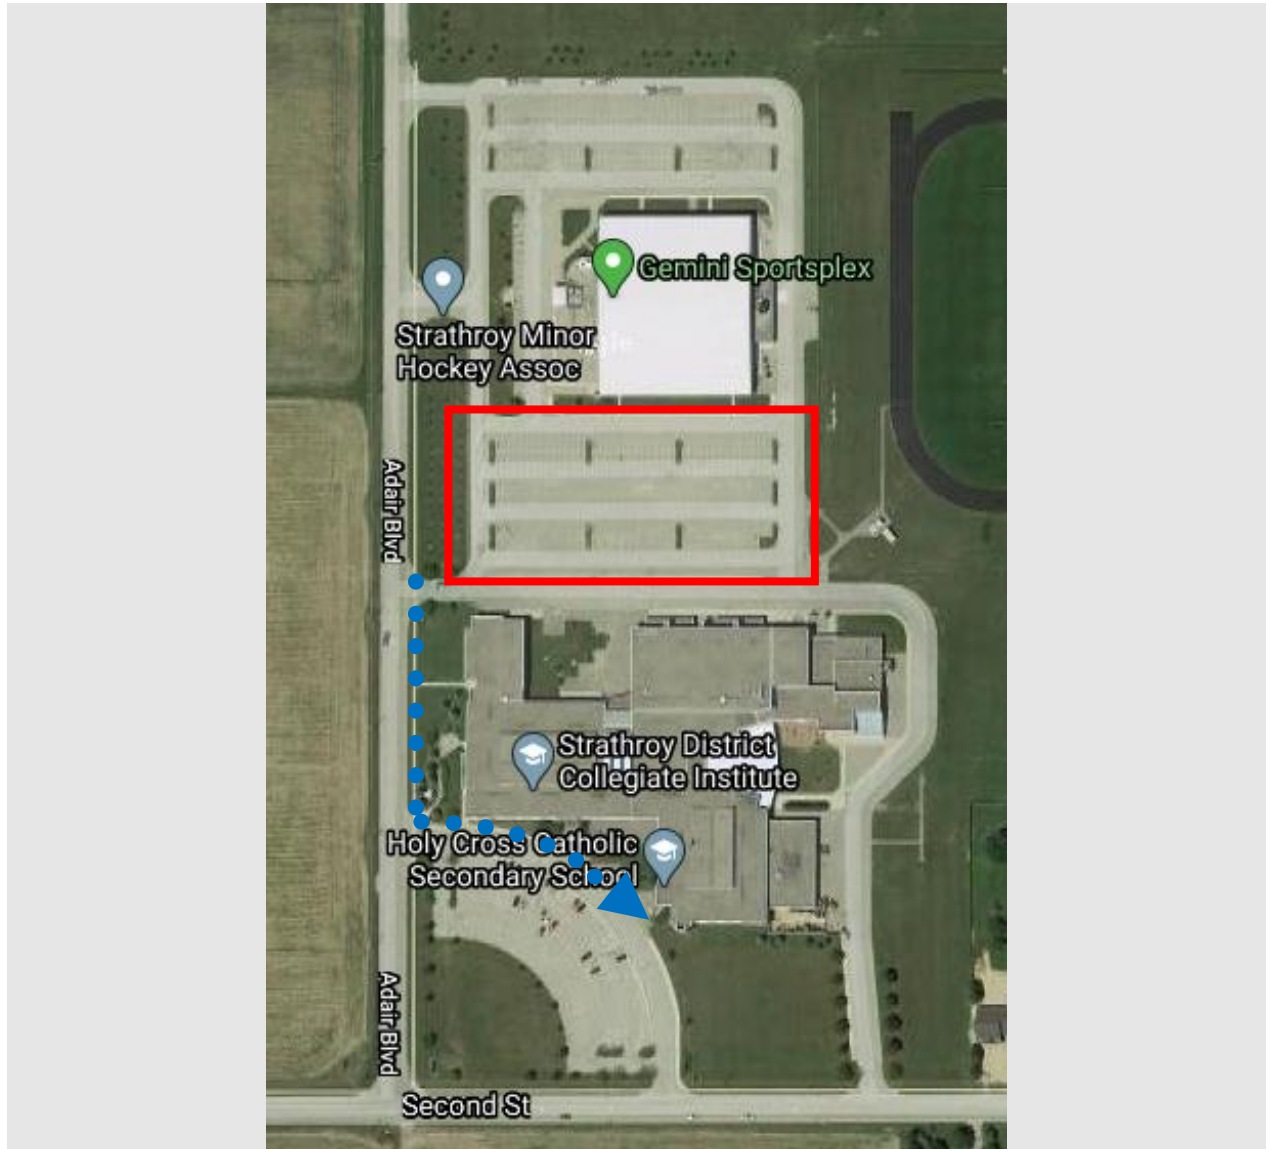

HOLY CROSS CSS

Drive-to-Five Location	Gemini Sportsplex 667 Adair Blvd, Strathroy
Distance to School	300 meters
Walking Travel Time	4 min

What is Drive-to-Five? Drive-to-Five locations are designated spaces located within a 5 minute walk from the school. Drive-to-Five locations help to disperse traffic away from the congested school area and create a safer journey to and from school for all.