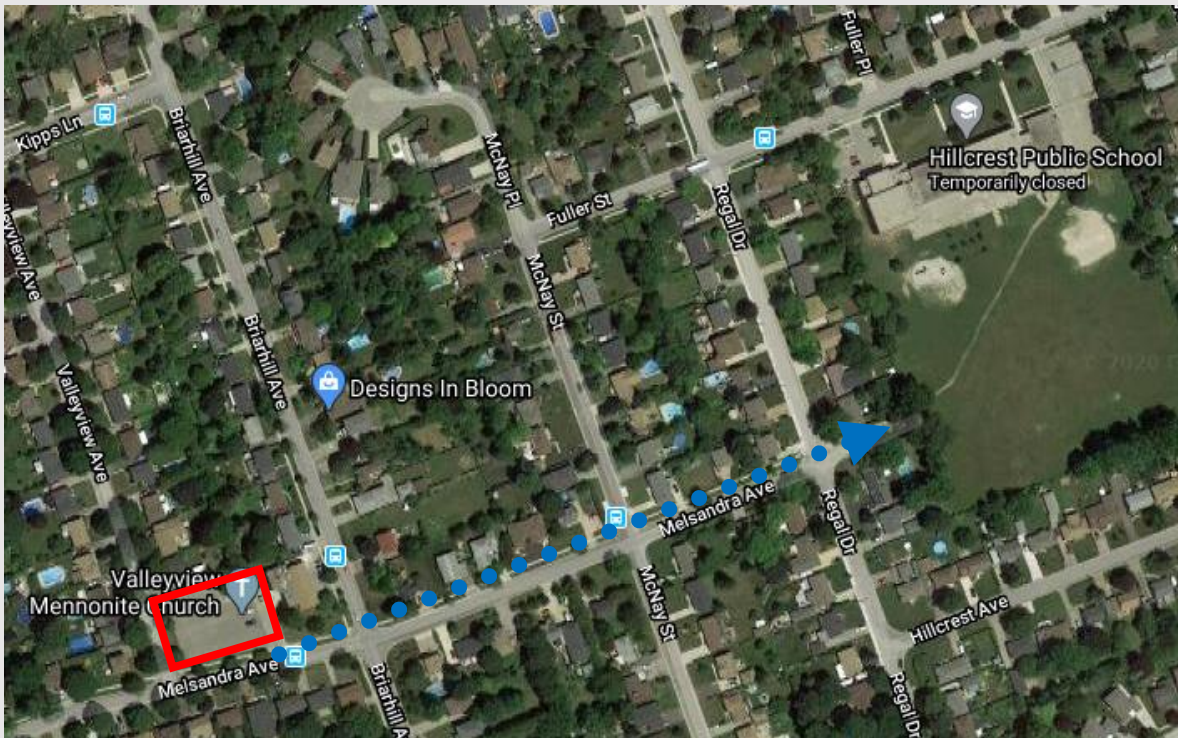

HILLCREST PS

Drive-to-Five Location	Valleyview Mennonite Church 1170 Melsandra Ave
Distance to School	350 meters
Walking Travel Time	4 - 7 min

What is Drive-to-Five? Drive-to-Five locations are designated spaces located within a 5 minute walk from the school. Drive-to-Five locations help to disperse traffic away from the congested school area and create a safer journey to and from school for all.