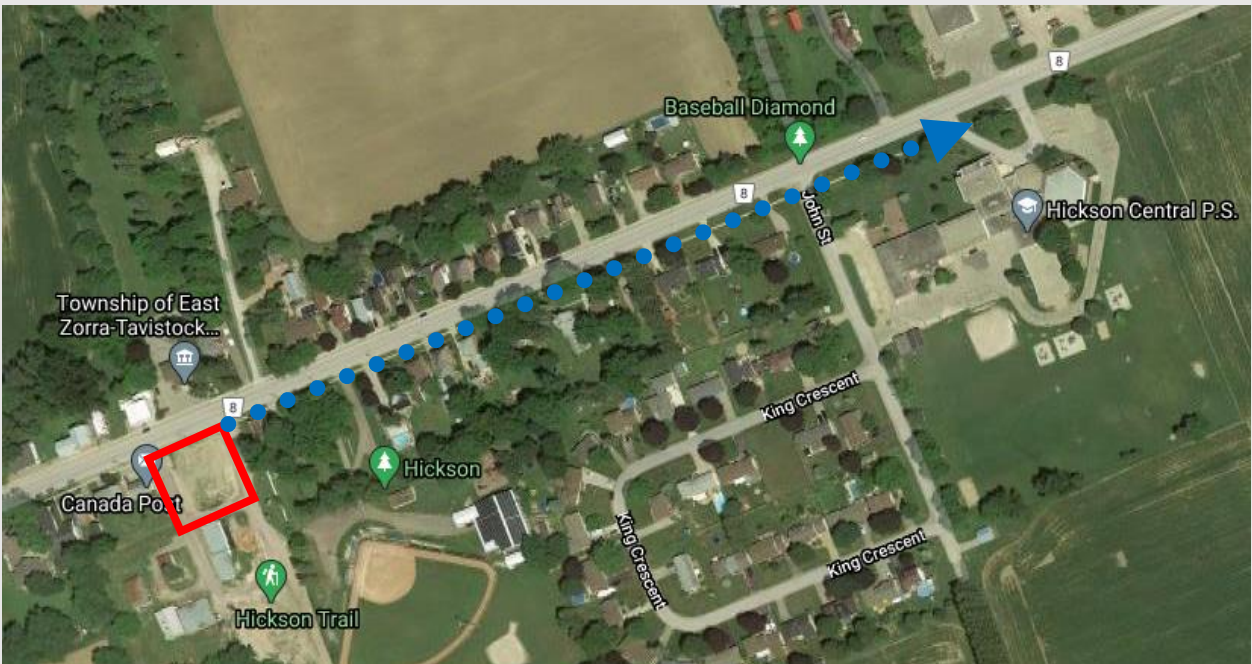

HICKSON CENTRAL PS

| | |
|------------------------|--|
| Drive-to-Five Location | Township Parking Area 89 Loveys St E, Hickson |
| Distance to School | 400 meters |
| Walking Travel Time | 4 - 8 min |

What is Drive-to-Five? Drive-to-Five locations are designated spaces located within a 5 minute walk from the school. Drive-to-Five locations help to disperse traffic away from the congested school area and create a safer journey to and from school for all.