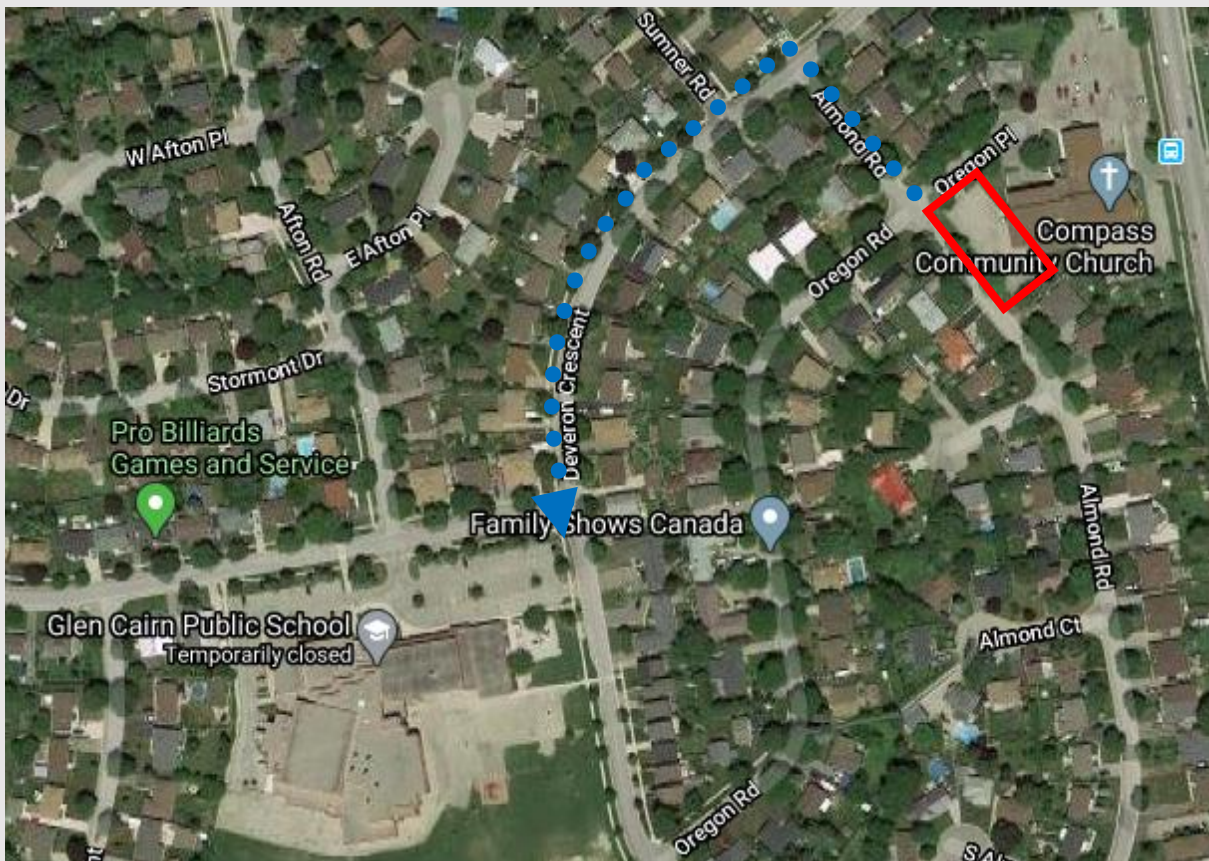

GLEN CAIRN PS

Drive-to-Five Location	Compass Community Church 345 Pond Mills Rd
Distance to School	350 meters
Walking Travel Time	4 - 7 min

What is Drive-to-Five? Drive-to-Five locations are designated spaces located within a 5 minute walk from the school. Drive-to-Five locations help to disperse traffic away from the congested school area and create a safer journey to and from school for all.