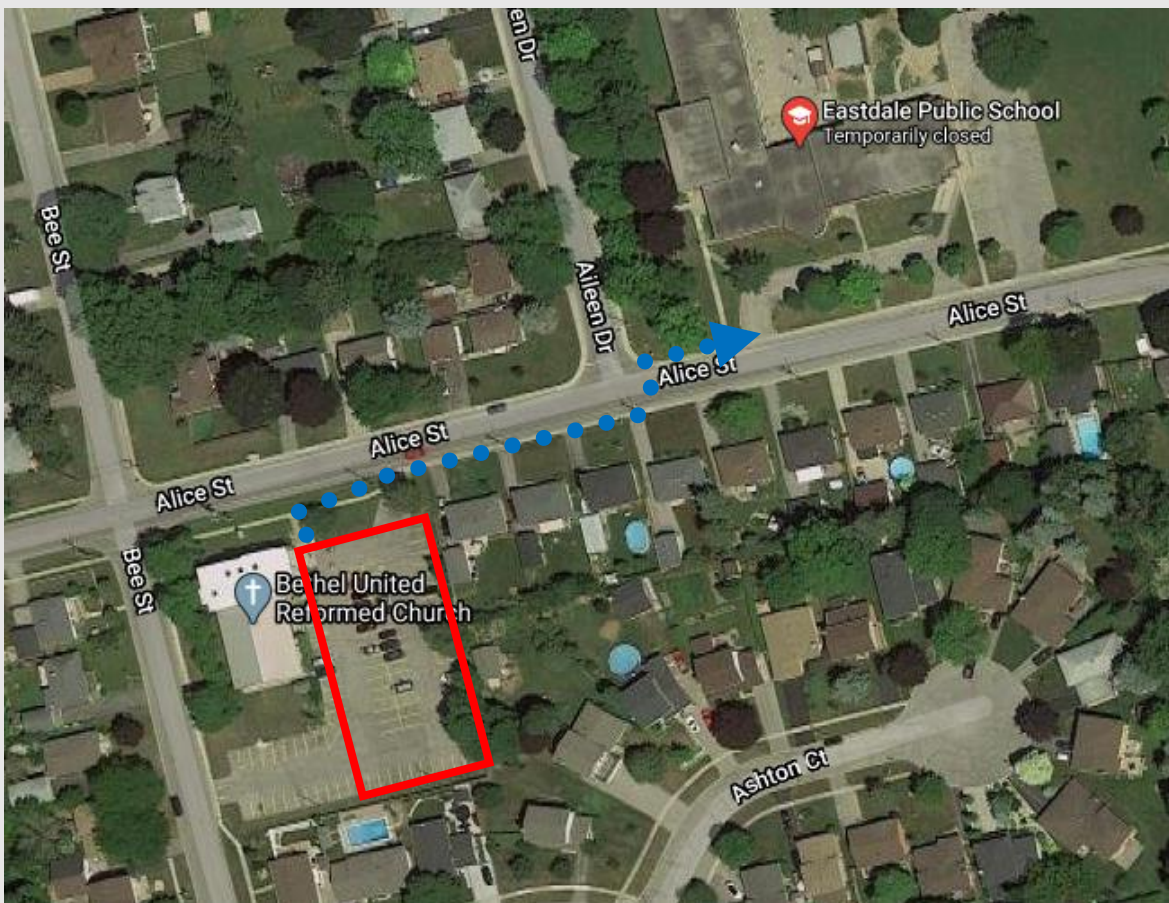

## EASTDALE PS

Drive-to-Five Location	Bethel Unity Reformed Church 862 Alice St, Woodstock
Distance to School	150 meters
Walking Travel Time	2 - 3 min

What is Drive-to-Five? Drive-to-Five locations are designated spaces located within a 5 minute walk from the school. Drive-to-Five locations help to disperse traffic away from the congested school area and create a safer journey to and from school for all.