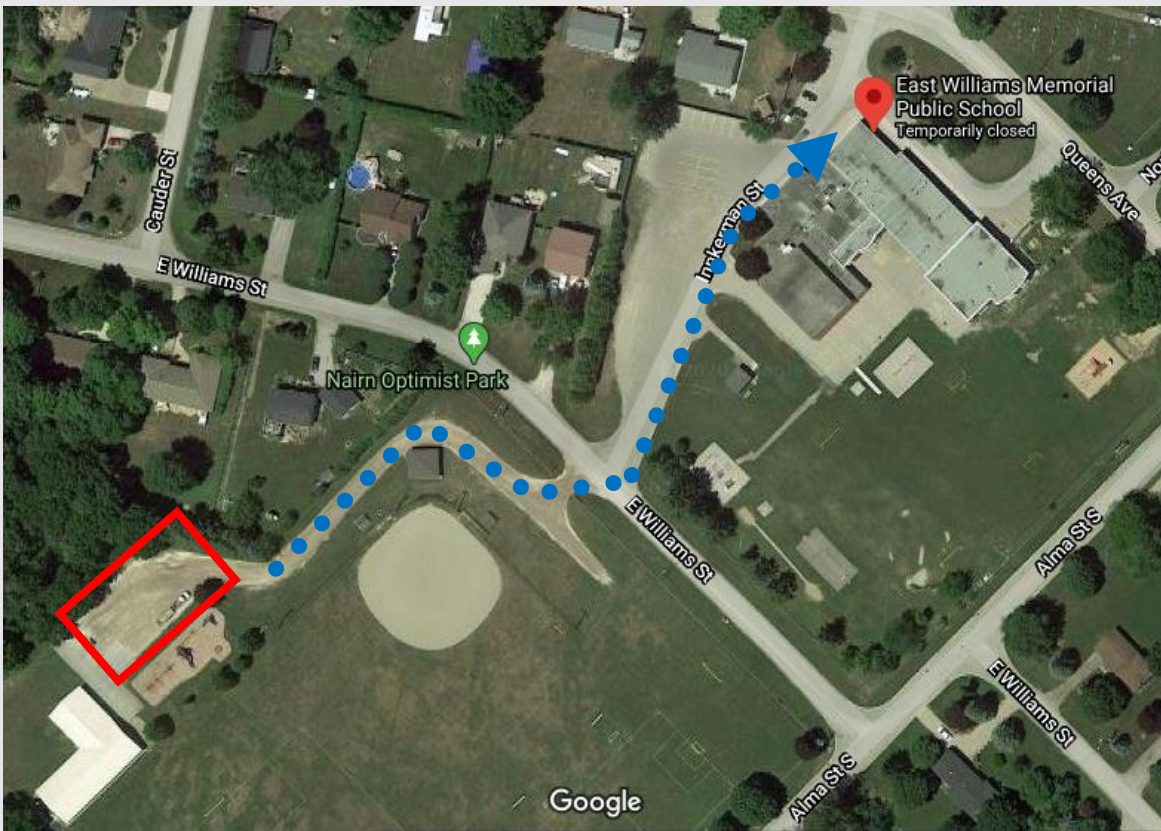

EAST WILLIAMS MEMORIAL PS

Drive-to-Five Location	Nairn Optimist Park 29 E William St, Ailsa Craig
Distance to School	250 meters
Walking Travel Time	3 - 5 min

What is Drive-to-Five? Drive-to-Five locations are designated spaces located within a 5 minute walk from the school. Drive-to-Five locations help to disperse traffic away from the congested school area and create a safer journey to and from school for all.