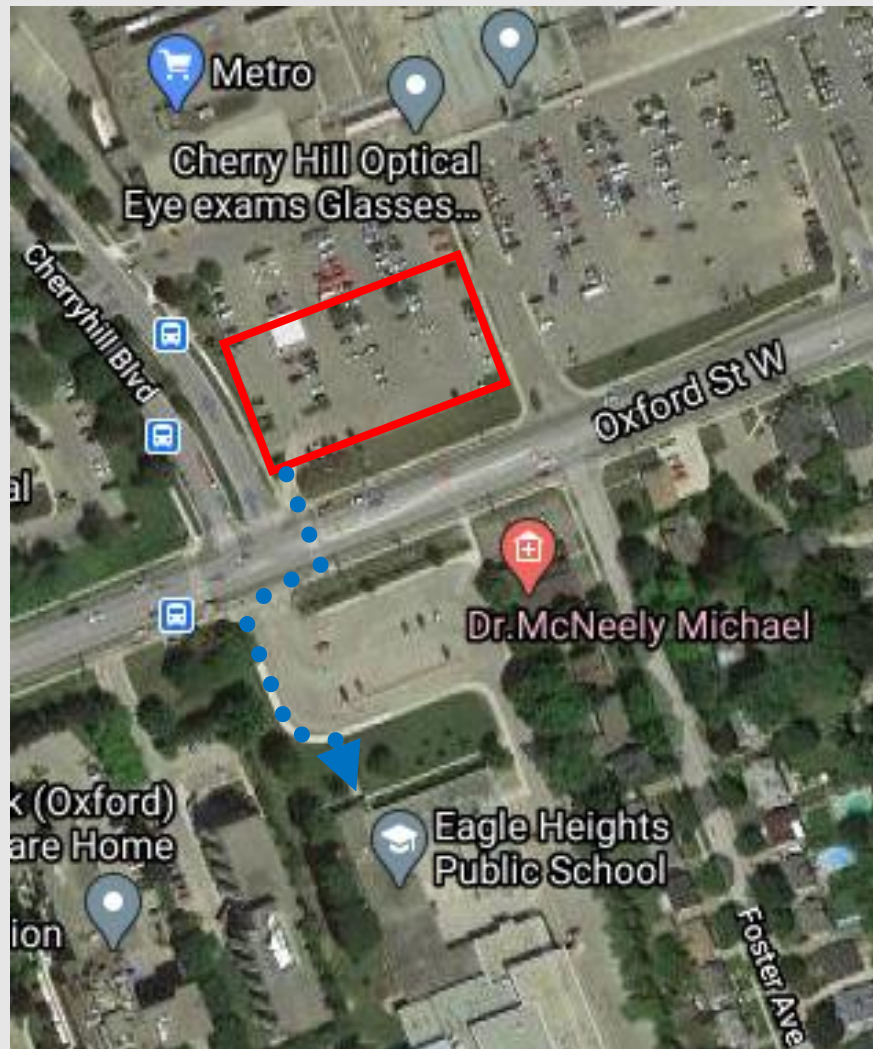

## EAGLE HEIGHTS PS

Drive-to-Five Location	Cherry Hill Mall Parking Lot (South End)
Distance to School	150 meters
Walking Travel Time	2 - 3 min

What is Drive-to-Five? Drive-to-Five locations are designated spaces located within a 5 minute walk from the school. Drive-to-Five locations help to disperse traffic away from the congested school area and create a safer journey to and from school for all.