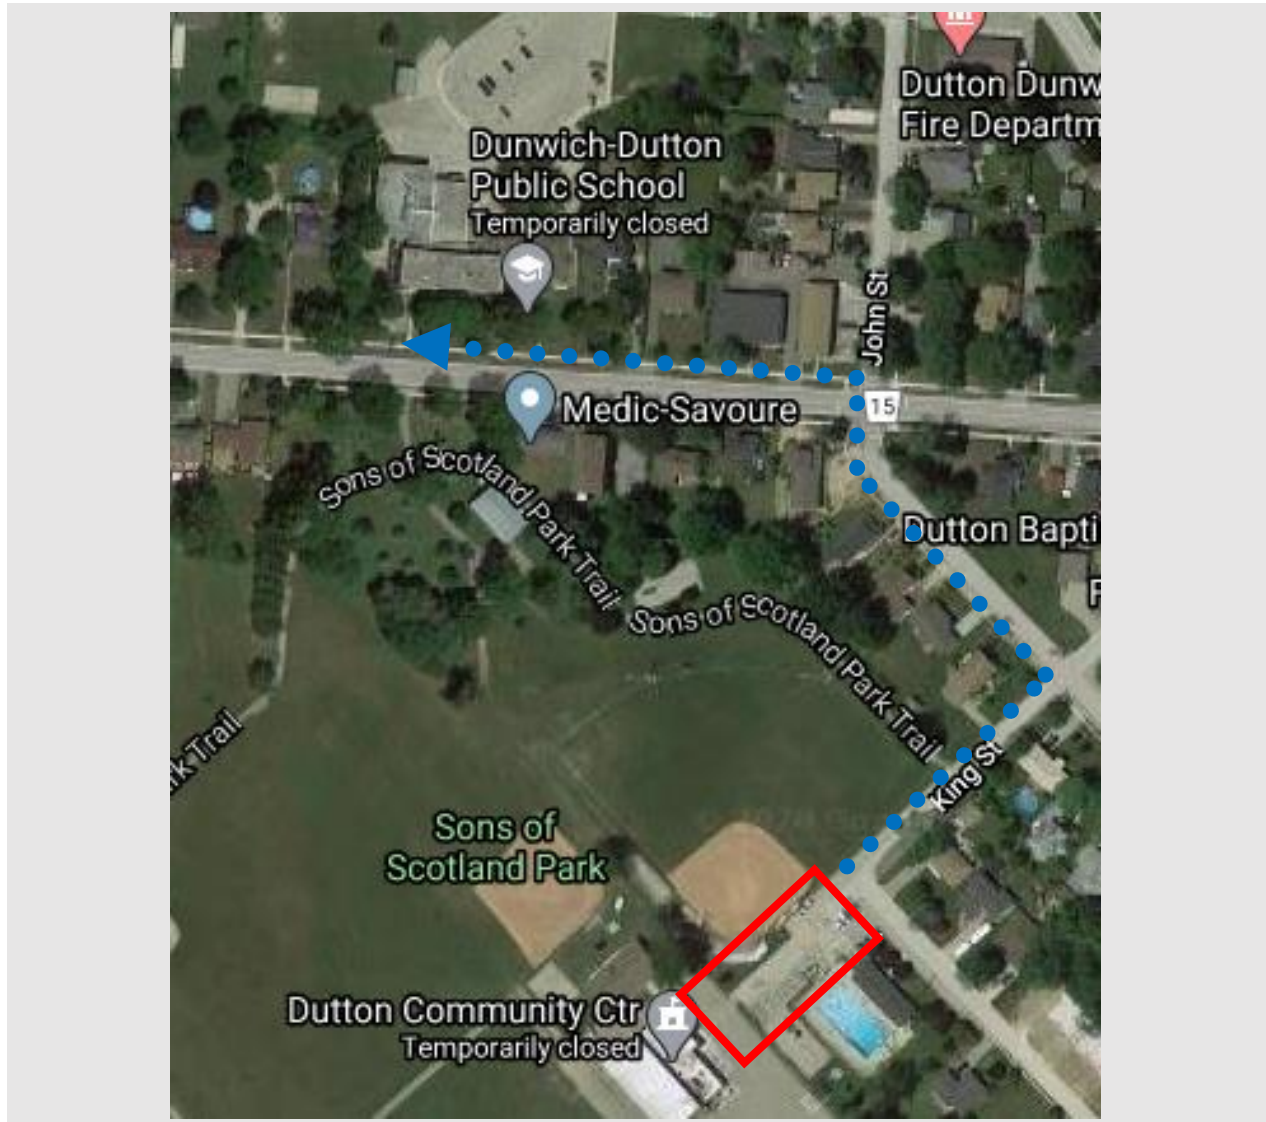

DUNWICH-DUTTON PS

Drive-to-Five Location	Dutton Community Ctr 1 Scotland St, Dutton
Distance to School	300 meters
Walking Travel Time	3 - 6 min

What is Drive-to-Five? Drive-to-Five locations are designated spaces located within a 5 minute walk from the school. Drive-to-Five locations help to disperse traffic away from the congested school area and create a safer journey to and from school for all.