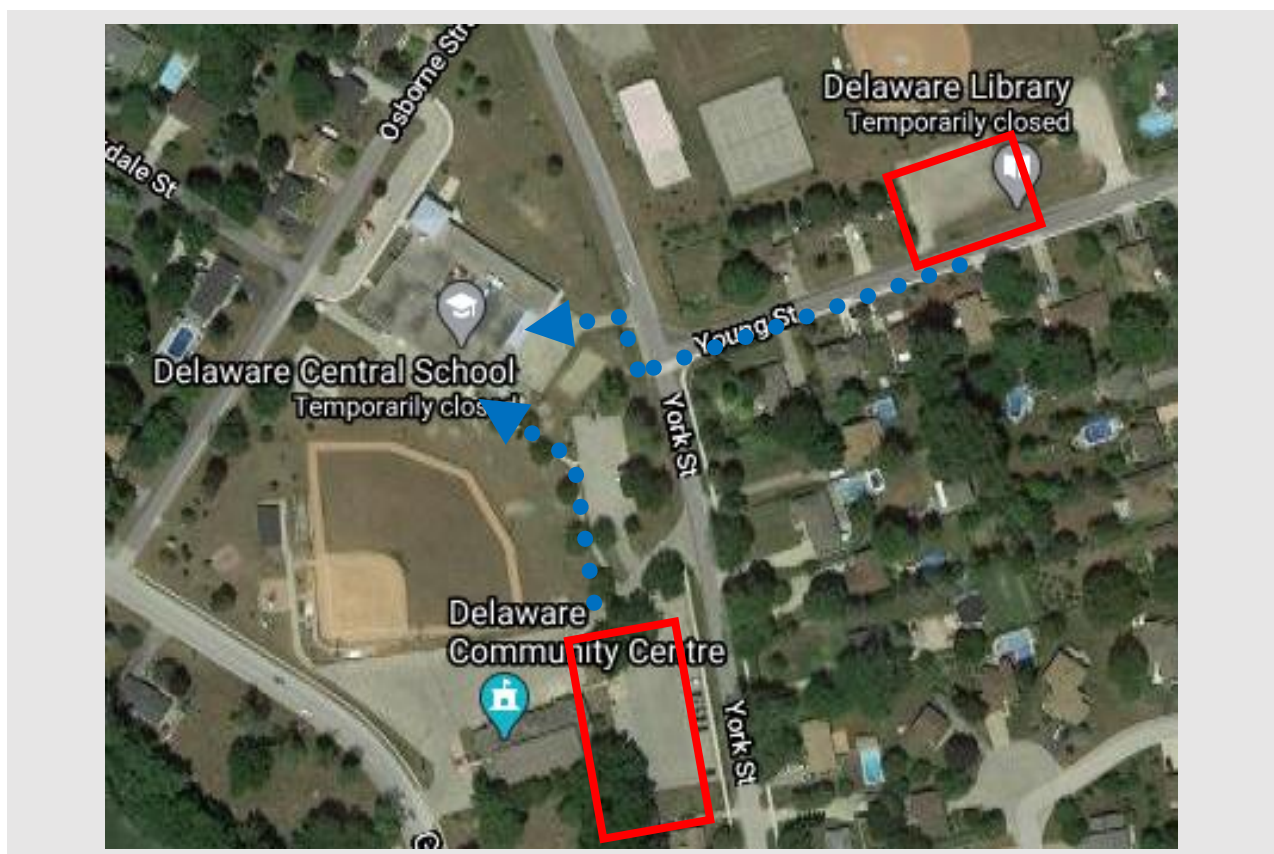

## DELAWARE CENTRAL PS

### OPTION 1

Drive-to-Five Location	Delaware Community Centre 2652 Gideon Dr, Delaware
Distance to School	200 meters
Walking Travel Time	2 - 4 min

### OPTION 2

Drive-to-Five Location	Delaware Library 29 Young St, Delaware
Distance to School	150 m
Walking Travel Time	2 - 3 min

What is Drive-to-Five? Drive-to-Five locations are designated spaces located within a 5 minute walk from the school. Drive-to-Five locations help to disperse traffic away from the congested school area and create a safer journey to and from school for all.