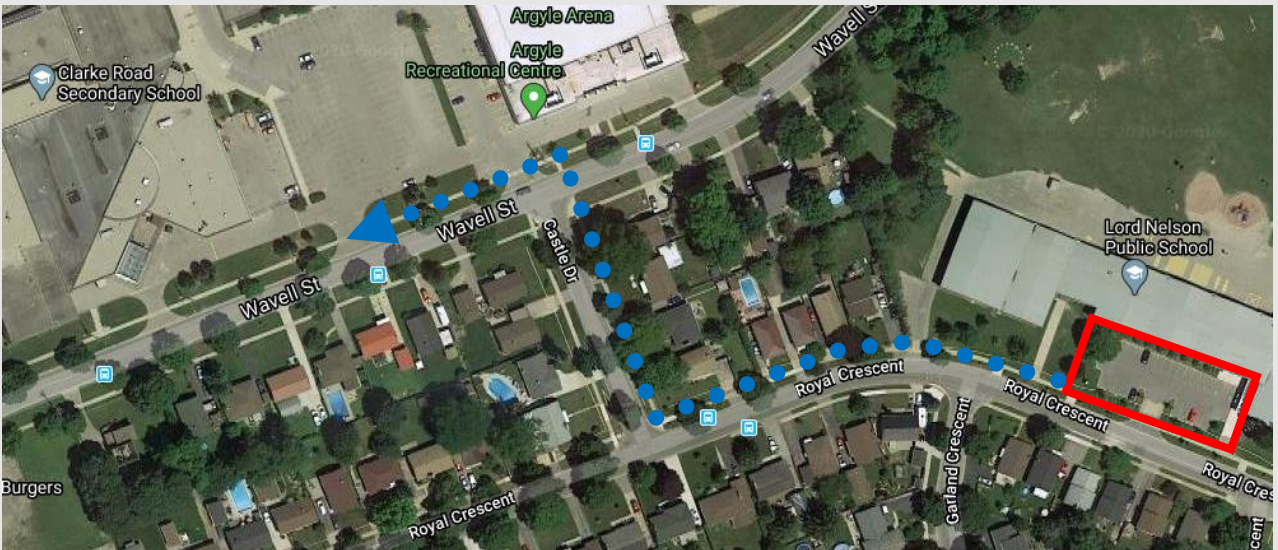

CLARKE ROAD SS

Drive-to-Five Location	Lord Nelson PS 1990 Royal Cres, London
Distance to School	400 meters
Walking Travel Time	5 min

What is Drive-to-Five? Drive-to-Five locations are designated spaces located within a 5 minute walk from the school. Drive-to-Five locations help to disperse traffic away from the congested school area and create a safer journey to and from school for all.