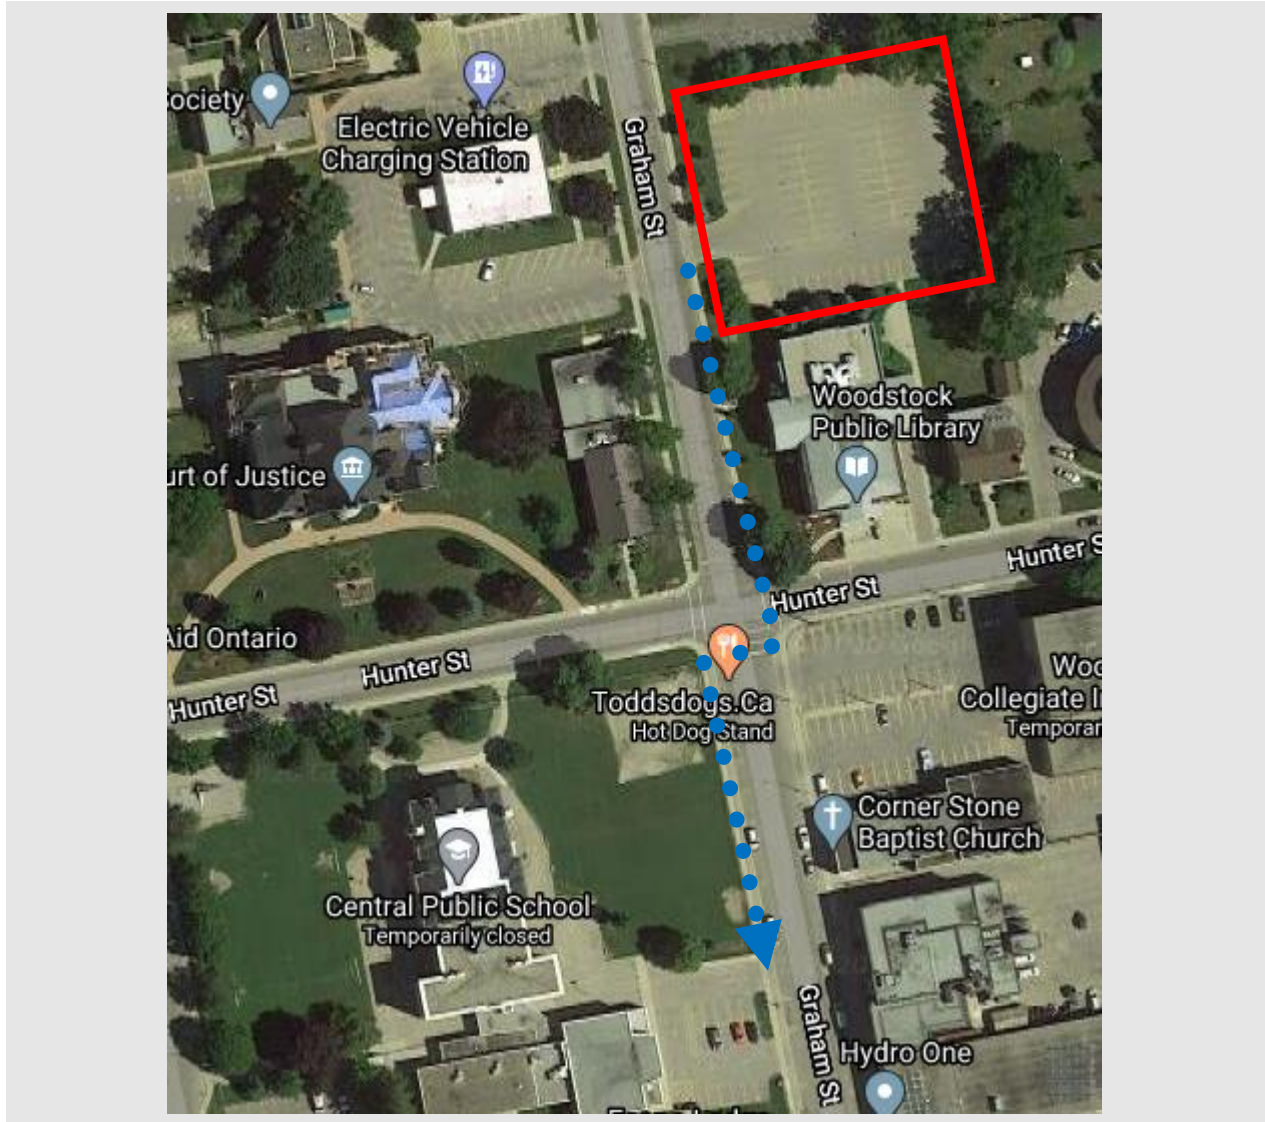

CENTRAL PS WOODSTOCK

Drive-to-Five Location	Woodstock Public Library 445 Hunter St, Woodstock
Distance to School	200 meters
Walking Travel Time	2 - 4 min

What is Drive-to-Five? Drive-to-Five locations are designated spaces located within a 5 minute walk from the school. Drive-to-Five locations help to disperse traffic away from the congested school area and create a safer journey to and from school for all.