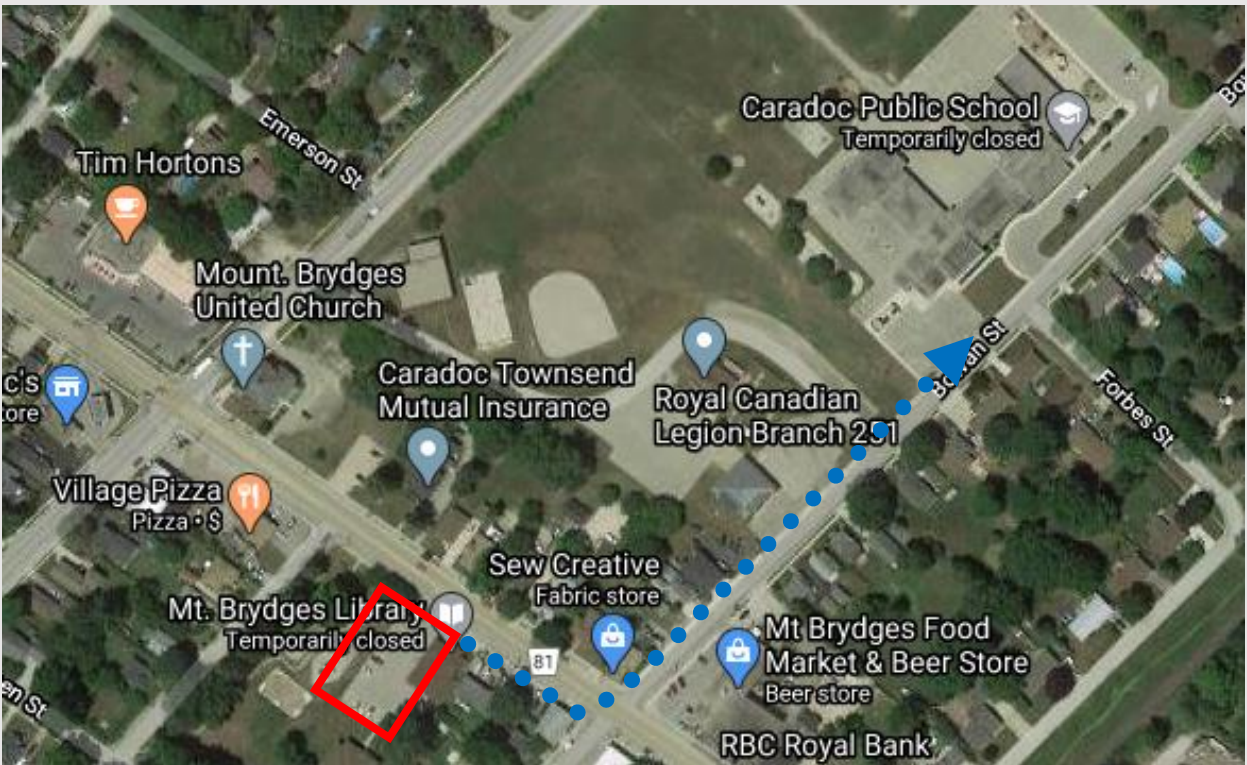

CARADOC PS

Drive-to-Five Location	Mt. Brydges Library 22501 Adelaide Rd, Mount Brydges
Distance to School	300 meters
Walking Travel Time	3 - 6 min

What is Drive-to-Five? Drive-to-Five locations are designated spaces located within a 5 minute walk from the school. Drive-to-Five locations help to disperse traffic away from the congested school area and create a safer journey to and from school for all.