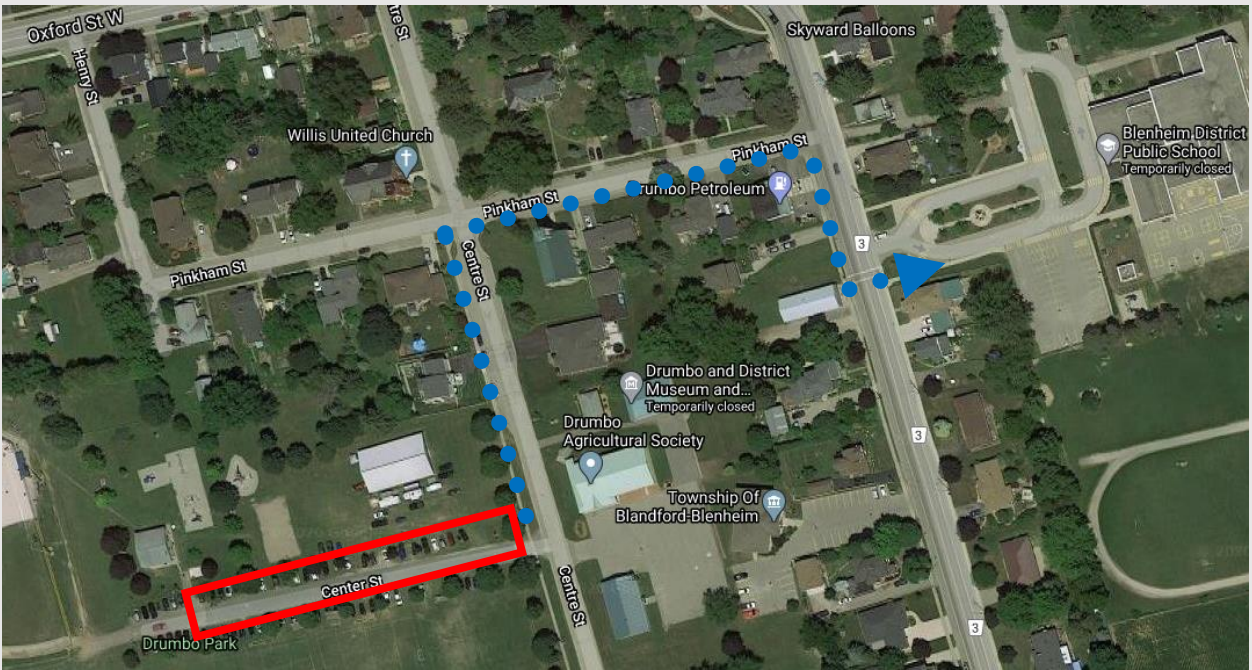

BLENHEIM DISTRICT PS

Drive-to-Five Location	Drumbo Park 41 Center St, Drumbo
Distance to School	450 meters
Walking Travel Time	5 - 9 min

What is Drive-to-Five? Drive-to-Five locations are designated spaces located within a 5 minute walk from the school. Drive-to-Five locations help to disperse traffic away from the congested school area and create a safer journey to and from school for all.