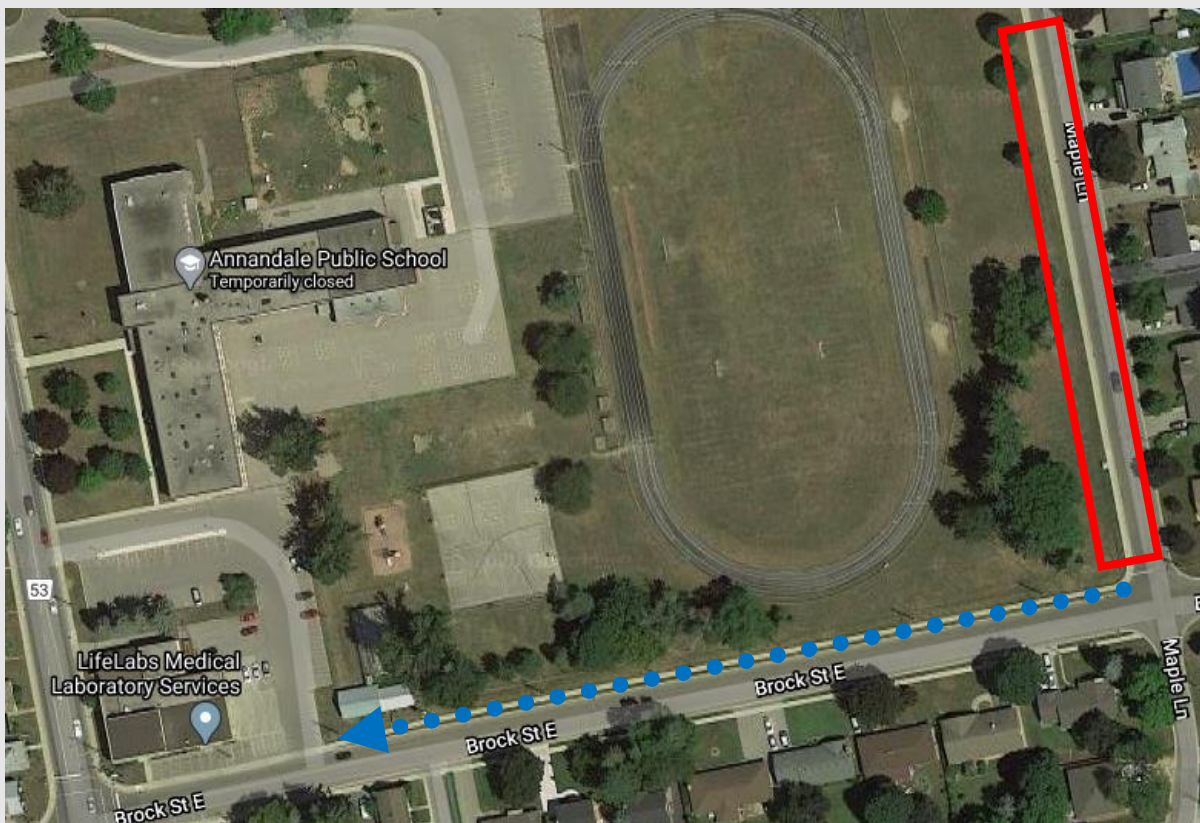

ANNANDALE PS

Drive-to-Five Location	Maple Lane, north of Brock St E (west side)
Distance to School	300 meters
Walking Travel Time	3 - 6 min

What is Drive-to-Five? Drive-to-Five locations are designated spaces located within a 5 minute walk from the school. Drive-to-Five locations help to disperse traffic away from the congested school area and create a safer journey to and from school for all.