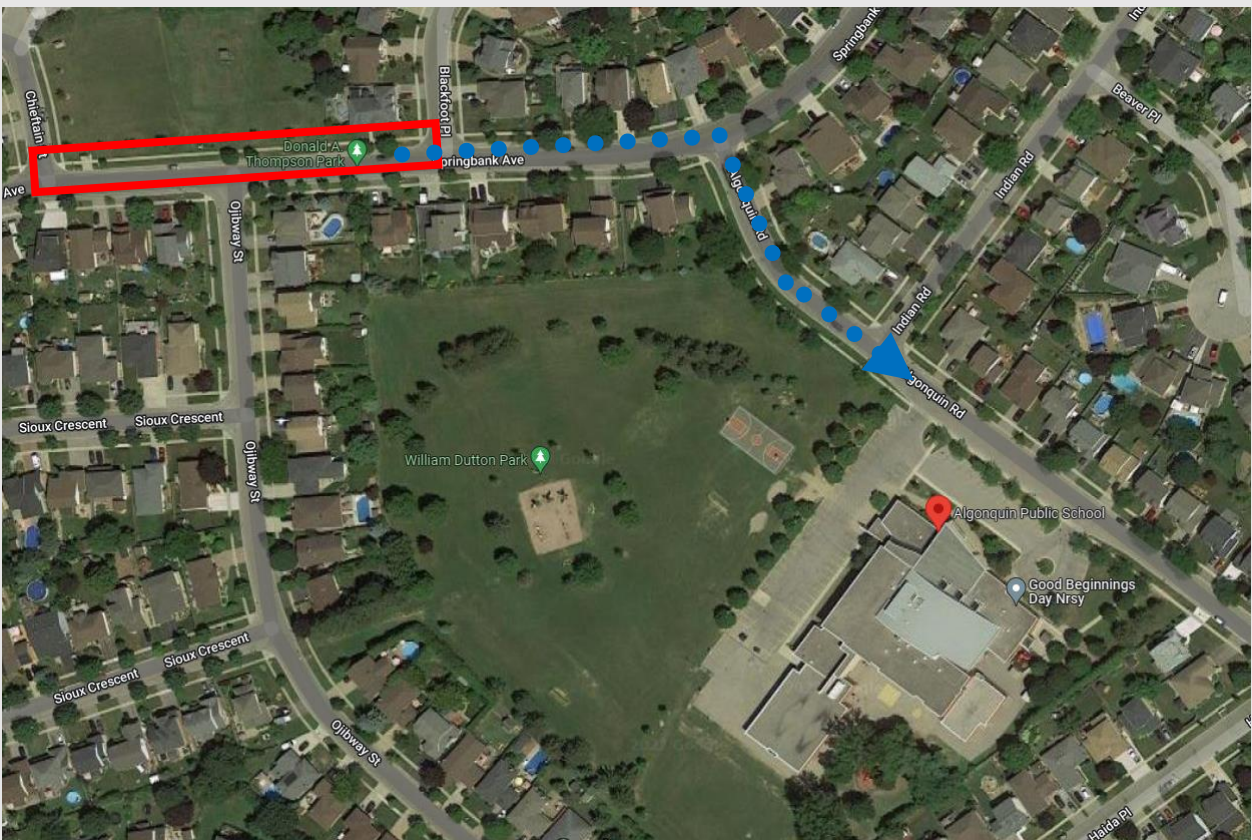

ALGONQUIN PS

Drive-to-Five Location	Donald A. Thomson Park 647 Springbank Ave, Woodstock
Distance to School	300 meters
Walking Travel Time	3 - 6 min

What is Drive-to-Five? Drive-to-Five locations are designated spaces located within a 5 minute walk from the school. Drive-to-Five locations help to disperse traffic away from the congested school area and create a safer journey to and from school for all.