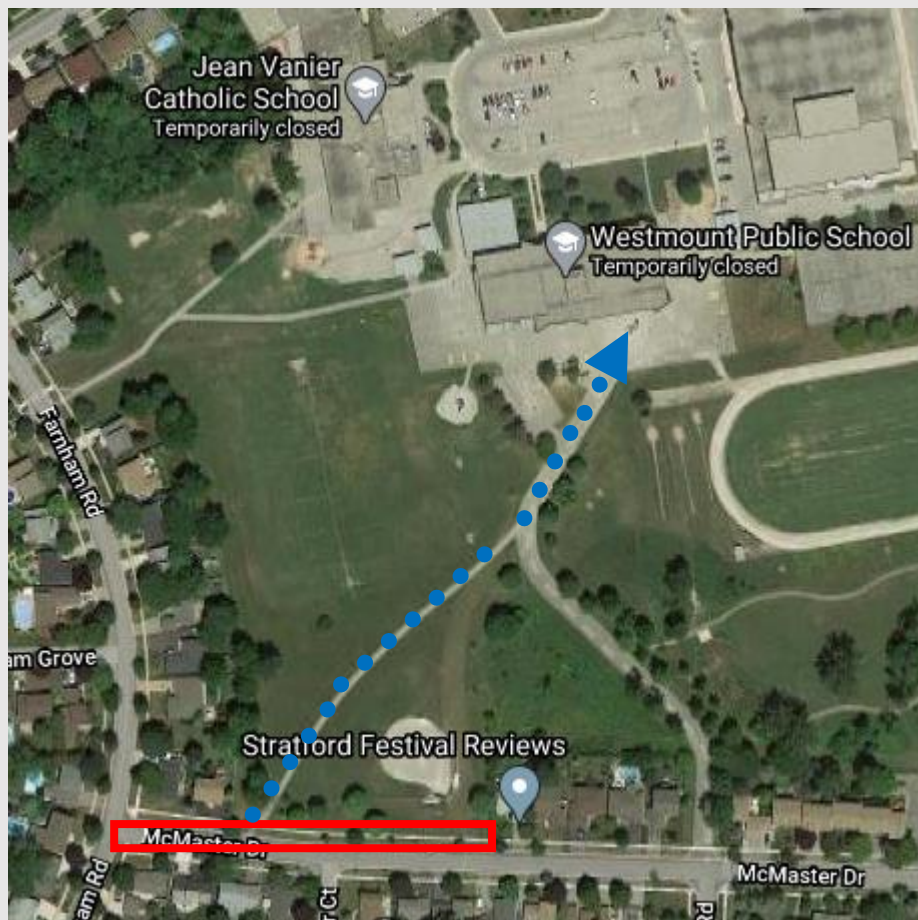

WESTMOUNT PS

Drive-to-Five Location	McMaster Dr, between Farnham Rd and Brixham Rd (north side)
Distance to School	250 meters
Walking Travel Time	3 - 5 min

What is Drive-to-Five? Drive-to-Five locations are designated spaces located within a 5 minute walk from the school. Drive-to-Five locations help to disperse traffic away from the congested school area and create a safer journey to and from school for all.