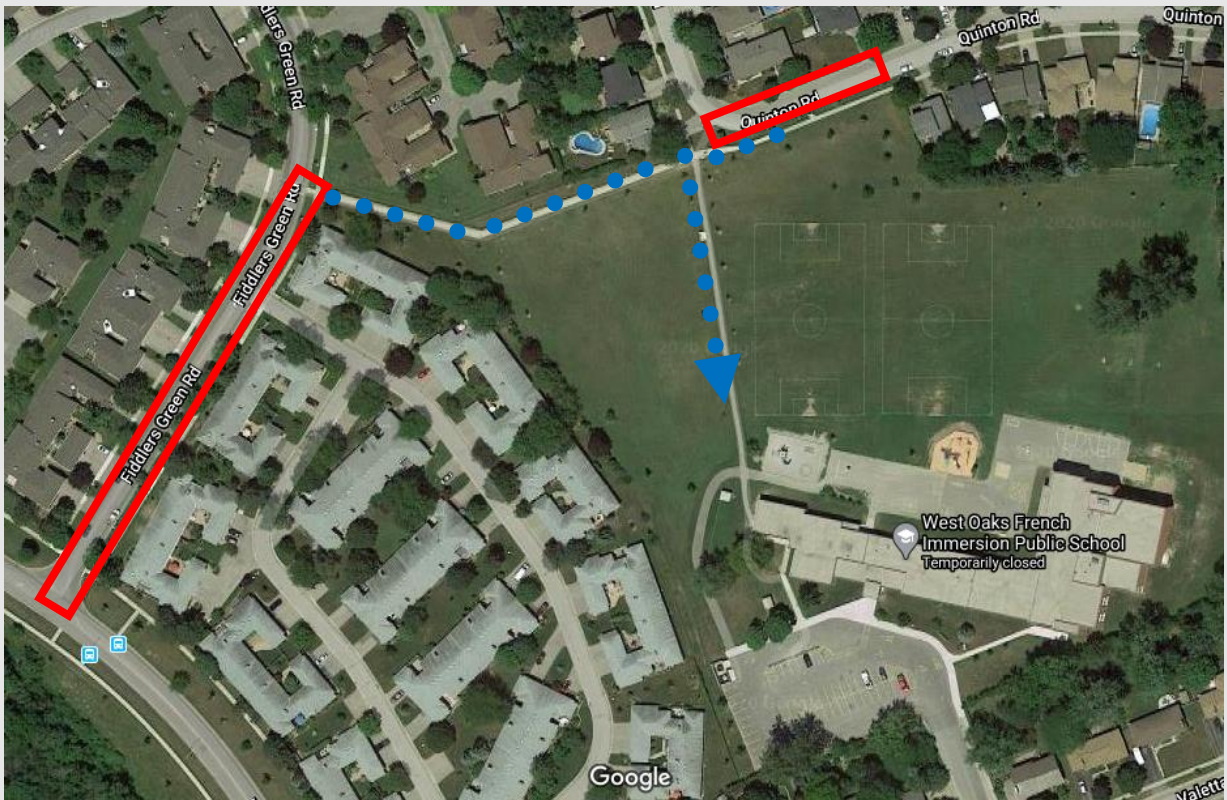

WEST OAKS FI PS

OPTION 1

Drive-to-Five Location	Fiddlers Green Rd (East Side)
Distance to School	250 meters
Walking Travel Time	3 - 5 min

OPTION 2

Drive-to-Five Location	Quinton Rd (South Side)
Distance to School	100 meters
Walking Travel Time	2 min

What is Drive-to-Five? Drive-to-Five locations are designated spaces located within a 5 minute walk from the school. Drive-to-Five locations help to disperse traffic away from the congested school area and create a safer journey to and from school for all.