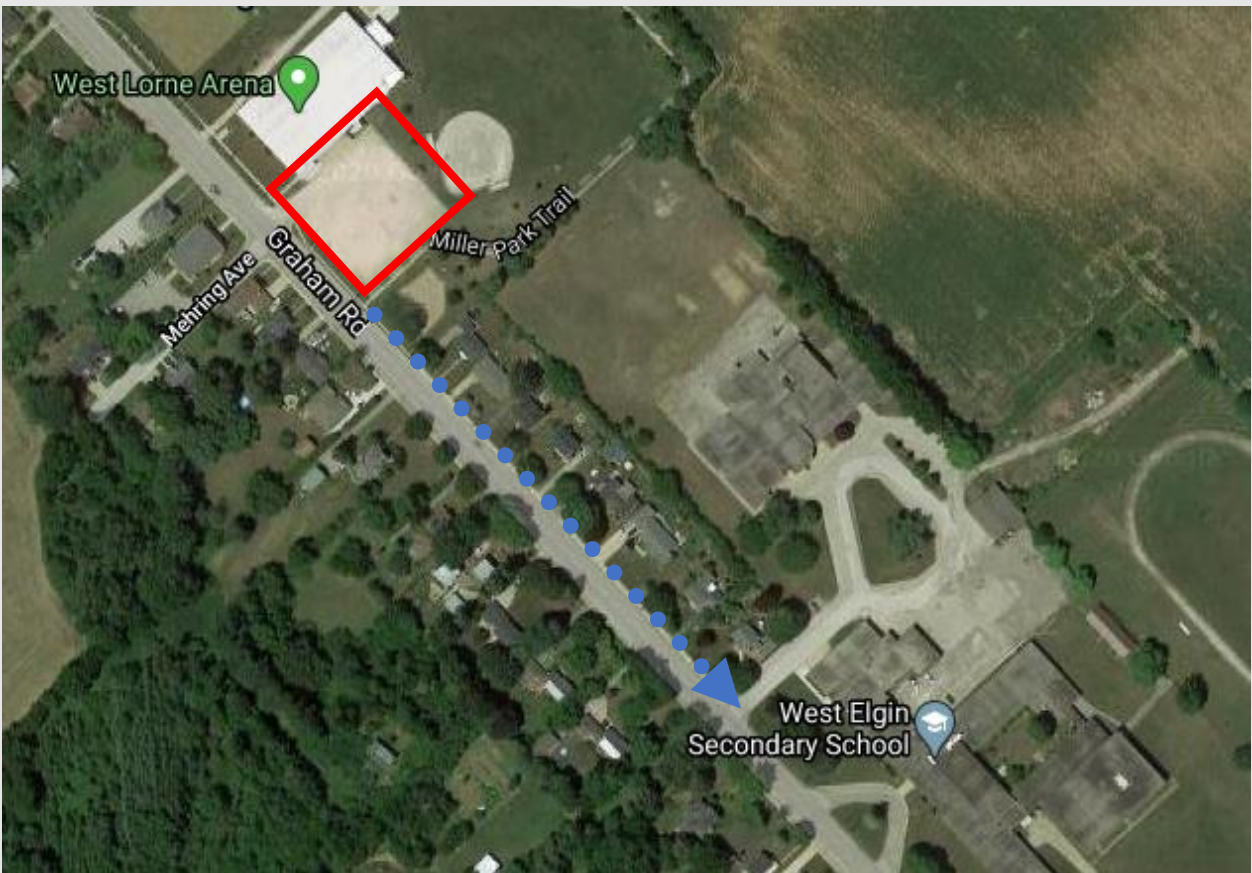

WEST ELGIN SS

Drive-to-Five Location	West Lorne Arena 171 Graham Rd, West Lorne
Distance to School	300 meters
Walking Travel Time	4 min

What is Drive-to-Five? Drive-to-Five locations are designated spaces located within a 5 minute walk from the school. Drive-to-Five locations help to disperse traffic away from the congested school area and create a safer journey to and from school for all.