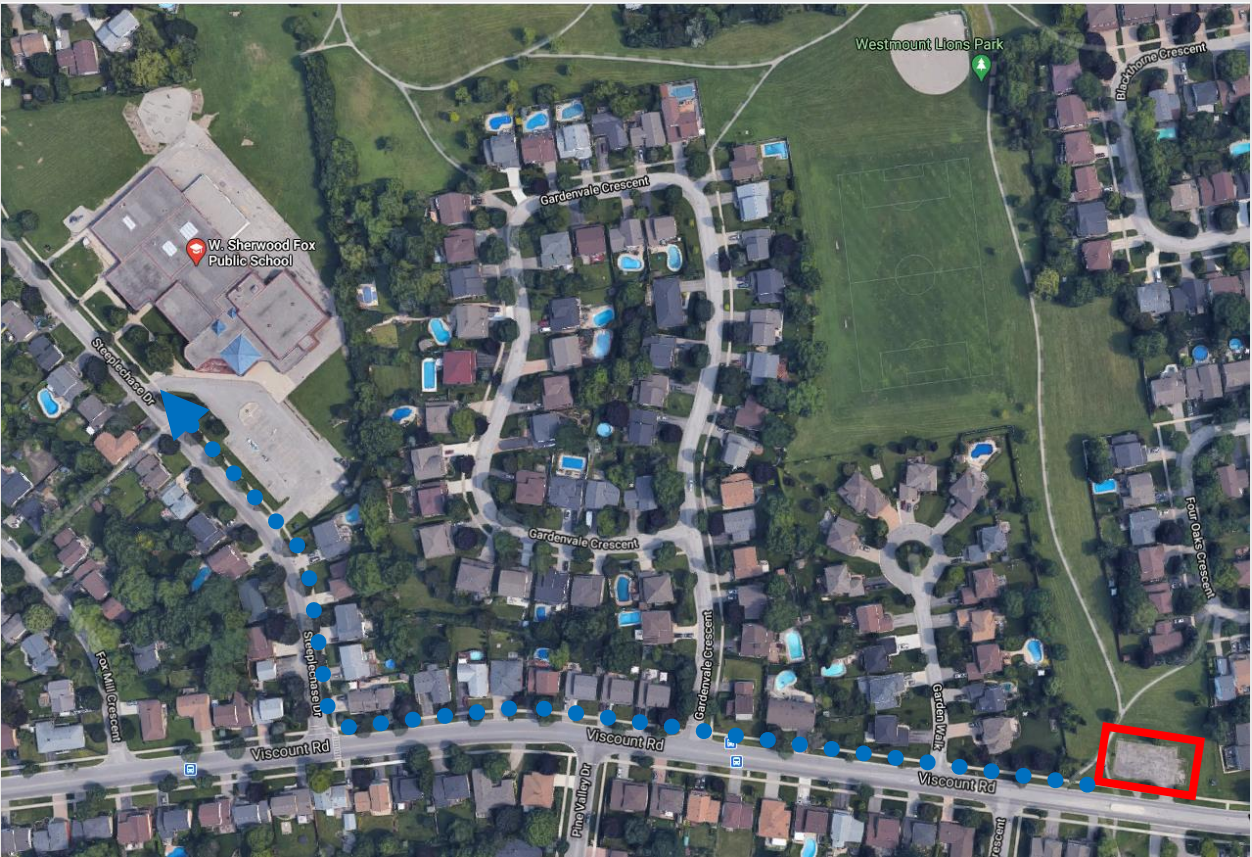

# W SHERWOOD FOX PS

Drive-to-Five Location	Westmount Lions Park Parking Lot on Viscount Rd
Distance to School	500 meters
Walking Travel Time	5 - 9 min

What is Drive-to-Five? Drive-to-Five locations are designated spaces located within a 5 minute walk from the school. Drive-to-Five locations help to disperse traffic away from the congested school area and create a safer journey to and from school for all.