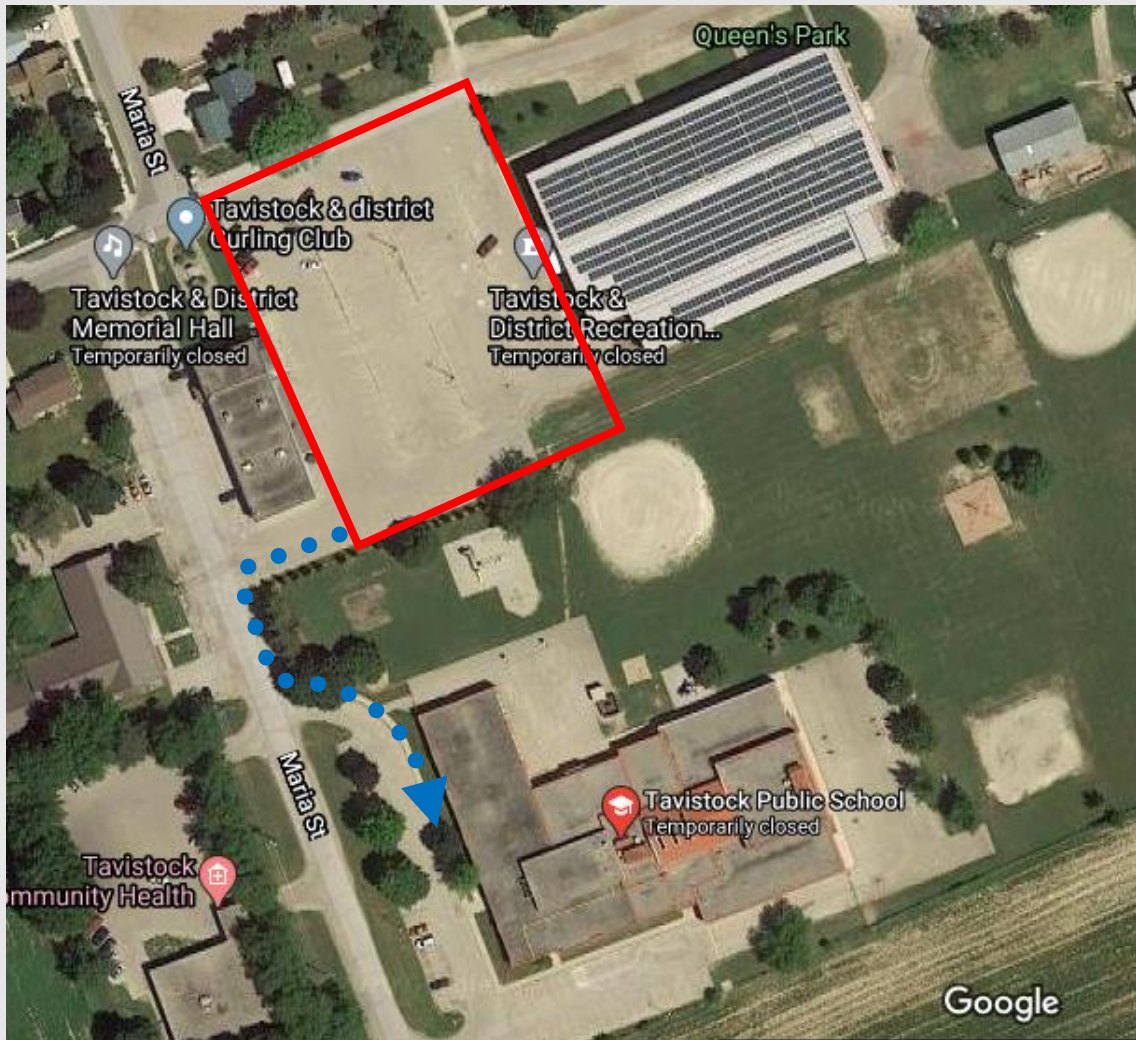

TAVISTOCK PS

Drive-to-Five Location	Tavistock & District Recreation Centre (Arena) 1 Adam St, Tavistock
Distance to School	50 meters
Walking Travel Time	1 min

What is Drive-to-Five? Drive-to-Five locations are designated spaces located within a 5 minute walk from the school. Drive-to-Five locations help to disperse traffic away from the congested school area and create a safer journey to and from school for all.