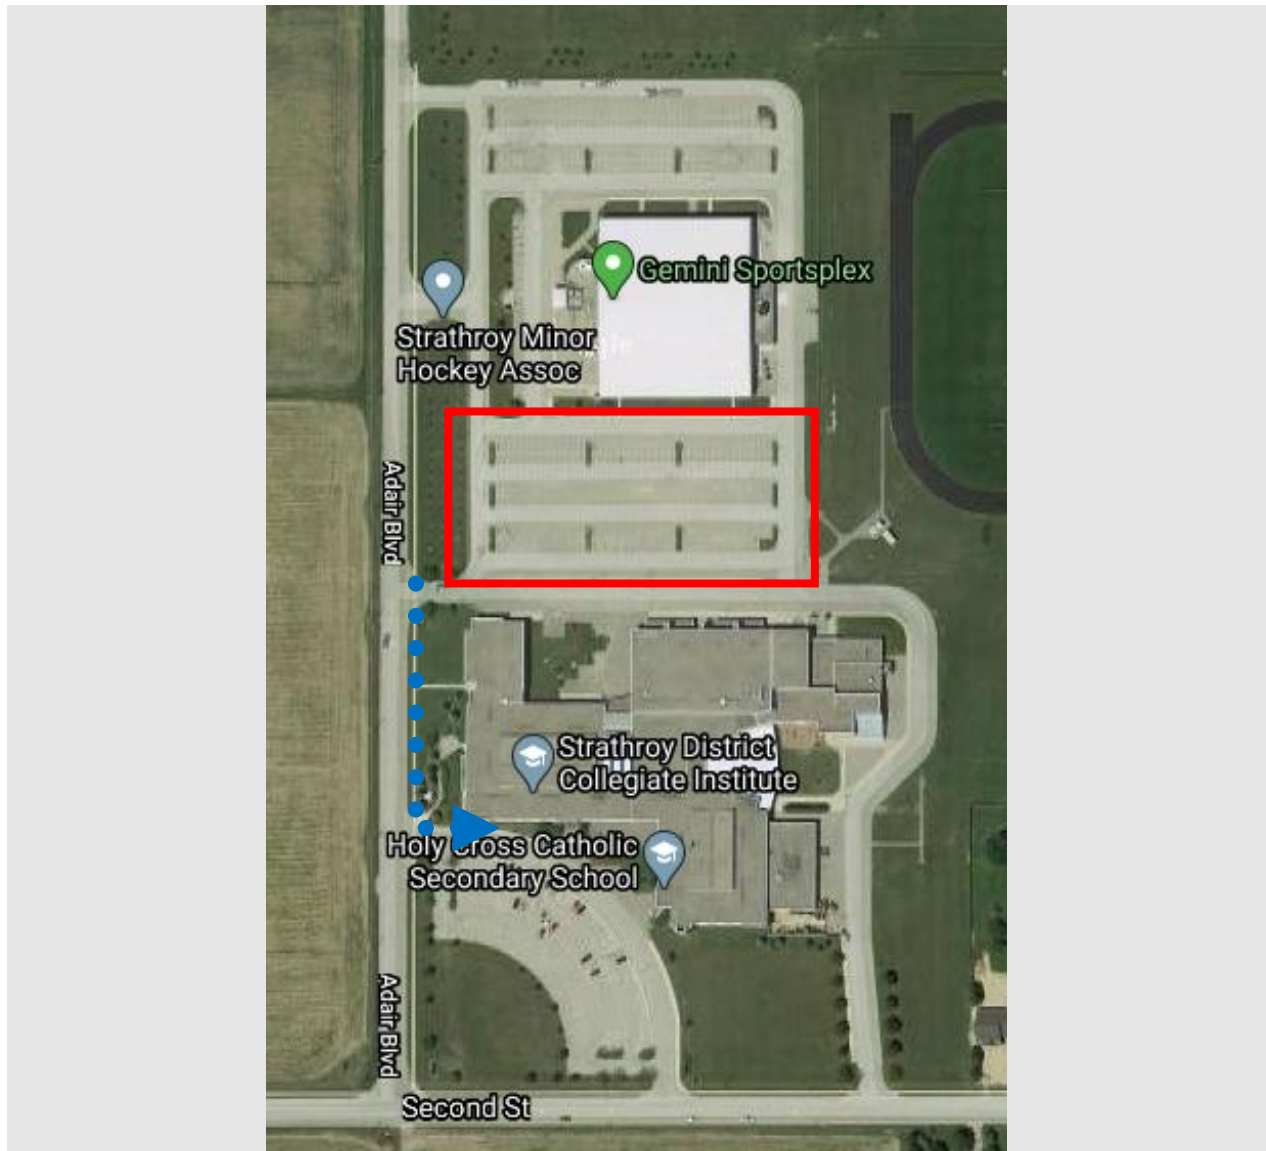

STRATHROY DISTRICT CI

Drive-to-Five Location	Gemini Sportsplex 667 Adair Blvd, Strathroy
Distance to School	250 meters
Walking Travel Time	3 min

What is Drive-to-Five? Drive-to-Five locations are designated spaces located within a 5 minute walk from the school. Drive-to-Five locations help to disperse traffic away from the congested school area and create a safer journey to and from school for all.