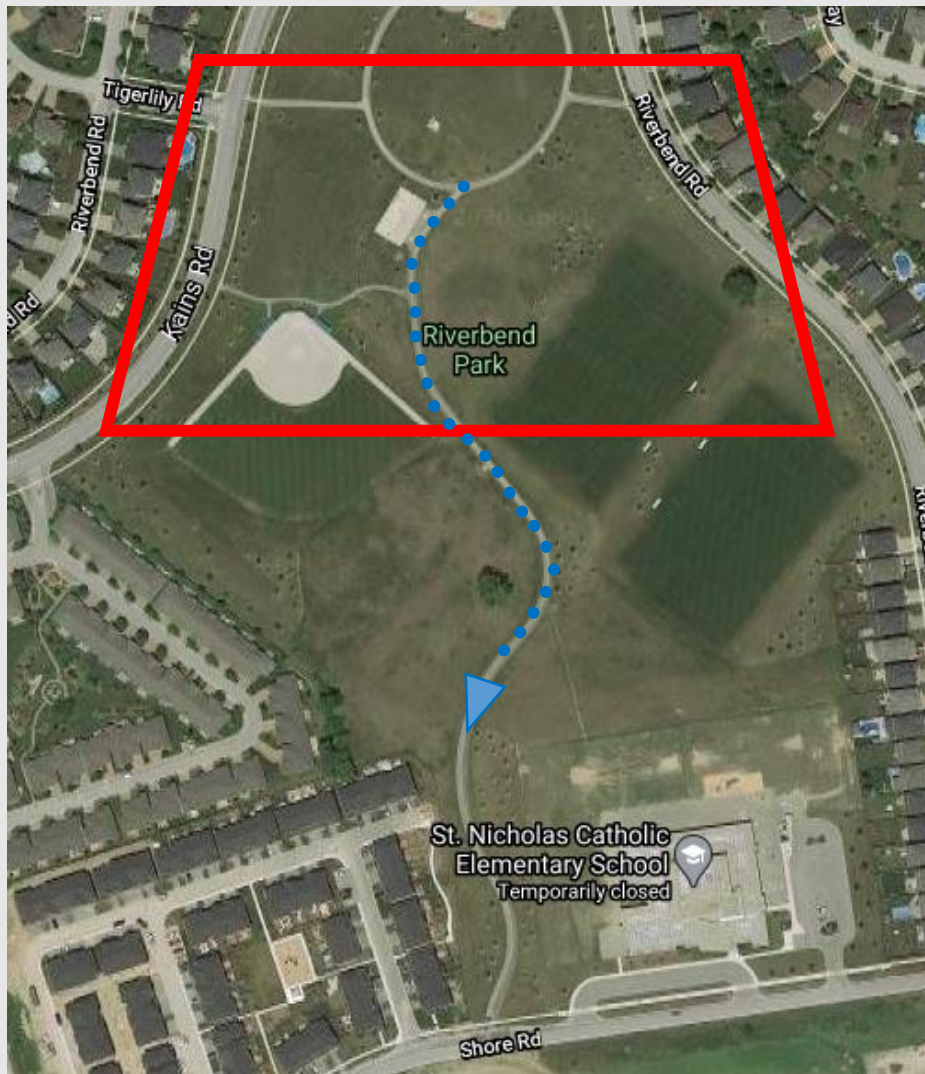

ST NICHOLAS CE

Drive-to-Five Location	Riverbend Park 1485 Riverbend Rd, London
Distance to School	500 meters
Walking Travel Time	5 – 10 minutes

Google Maps

What is Drive-to-Five? Drive-to-Five locations are designated spaces located within a 5 minute walk from the school. Drive-to-Five locations help to disperse traffic away from the congested school area and create a safer journey to and from school for all.