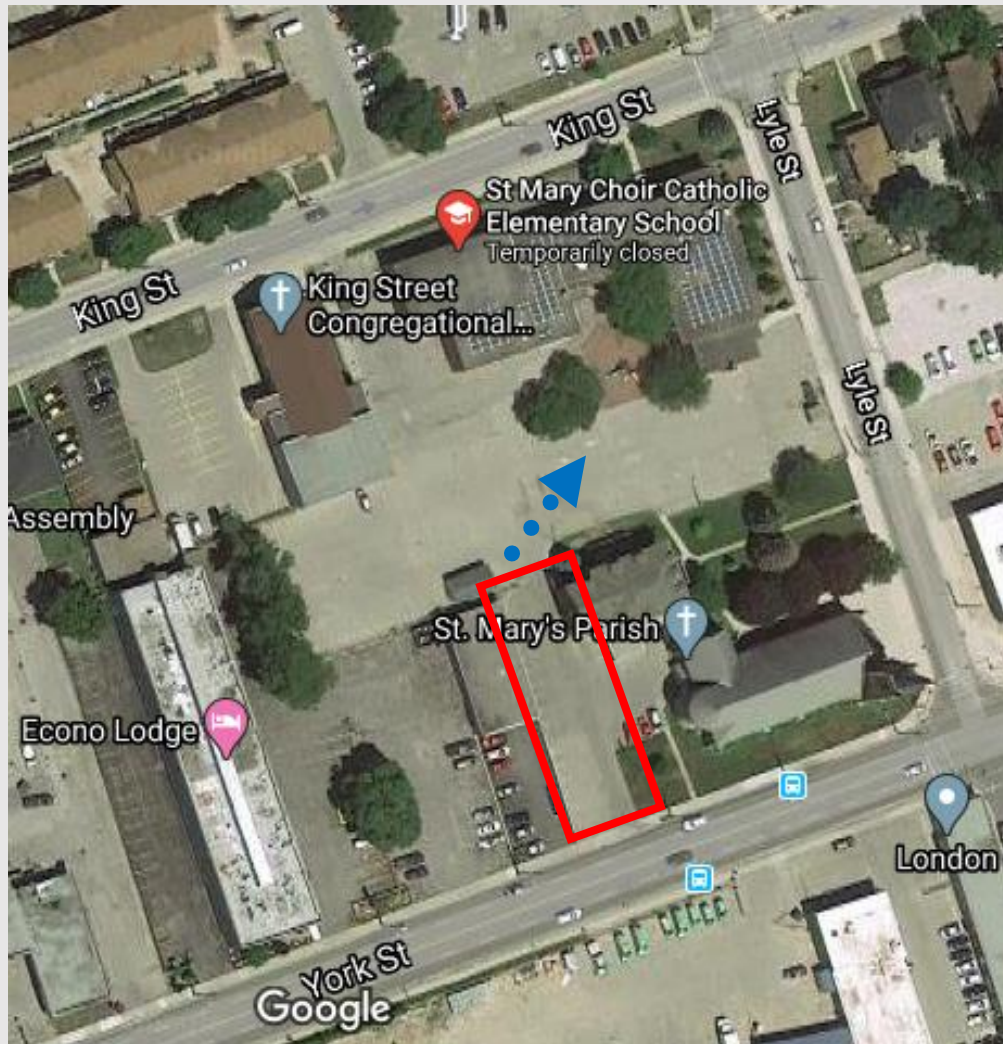

ST MARY CHOIR & ORCHESTRA CE

Drive-to-Five Location	St Mary's Parish 345 Lyle St, London
Distance to School	50 meters
Walking Travel Time	1 min

What is Drive-to-Five? Drive-to-Five locations are designated spaces located within a 5 minute walk from the school. Drive-to-Five locations help to disperse traffic away from the congested school area and create a safer journey to and from school for all.