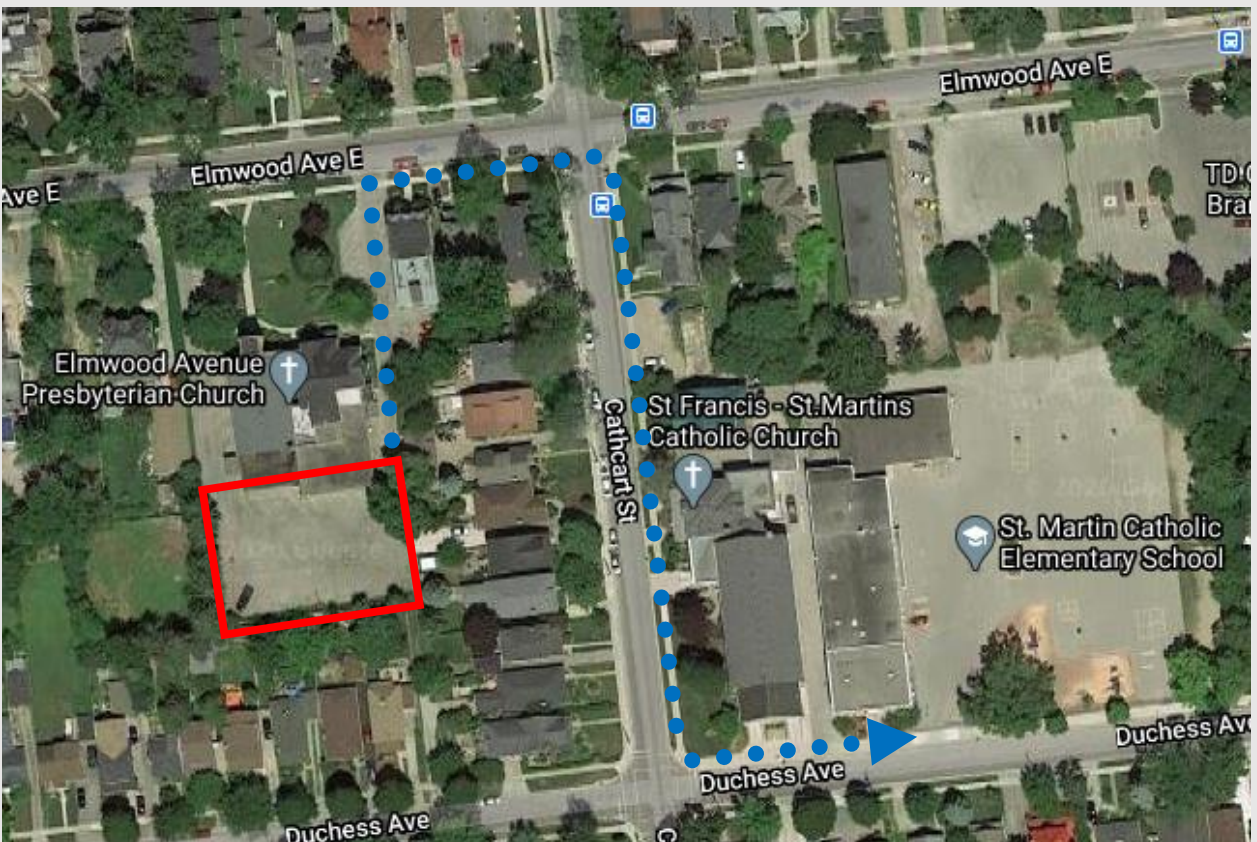

ST MARTIN CE

Drive-to-Five Location	Elmwood Avenue Presbyterian Church 111 Elmwood Ave E, London
Distance to School	300 meters
Walking Travel Time	3 – 6 min

What is Drive-to-Five? Drive-to-Five locations are designated spaces located within a 5 minute walk from the school. Drive-to-Five locations help to disperse traffic away from the congested school area and create a safer journey to and from school for all.