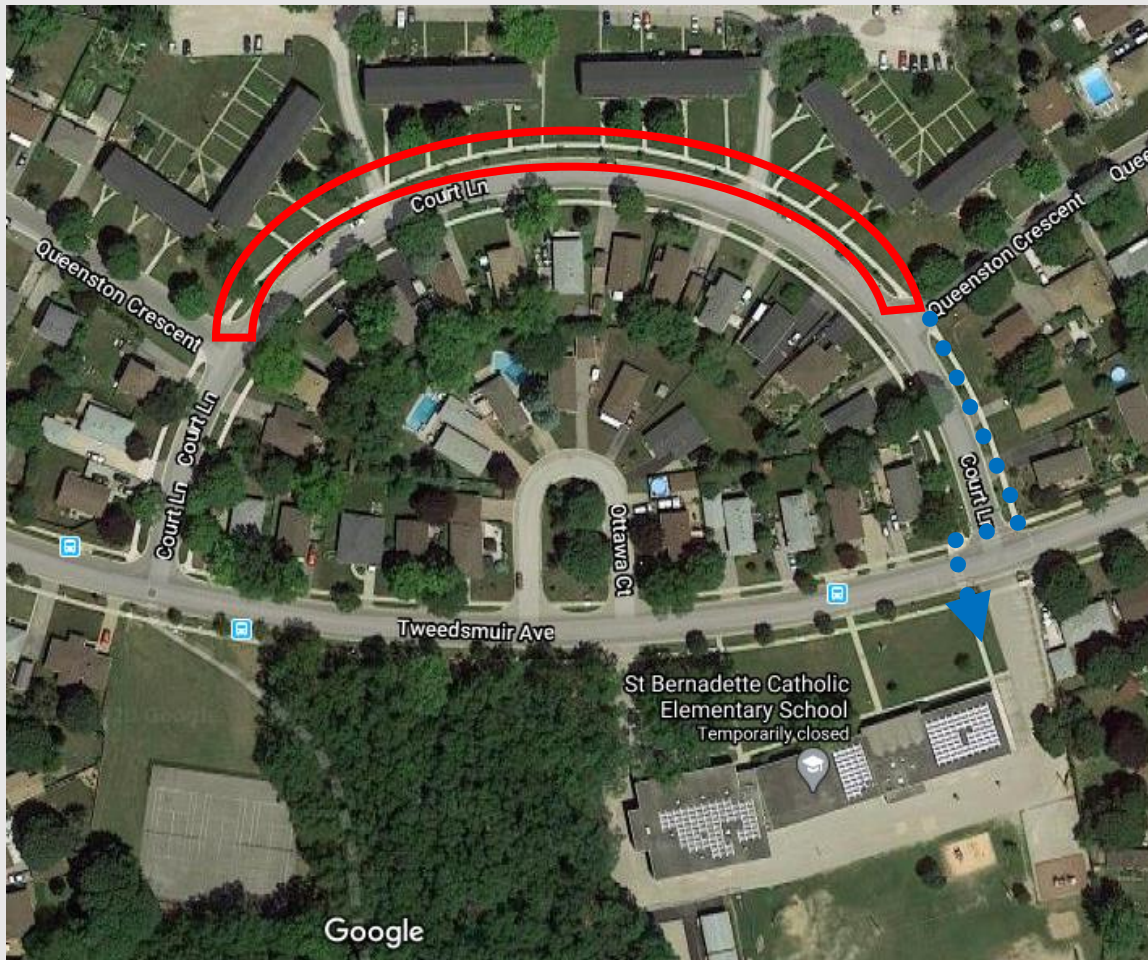

ST BERNADETTE CE

Drive-to-Five Location	Court Ln, between Queenston Cres (north side)
Distance to School	200 meters
Walking Travel Time	2 - 4 min

What is Drive-to-Five? Drive-to-Five locations are designated spaces located within a 5 minute walk from the school. Drive-to-Five locations help to disperse traffic away from the congested school area and create a safer journey to and from school for all.