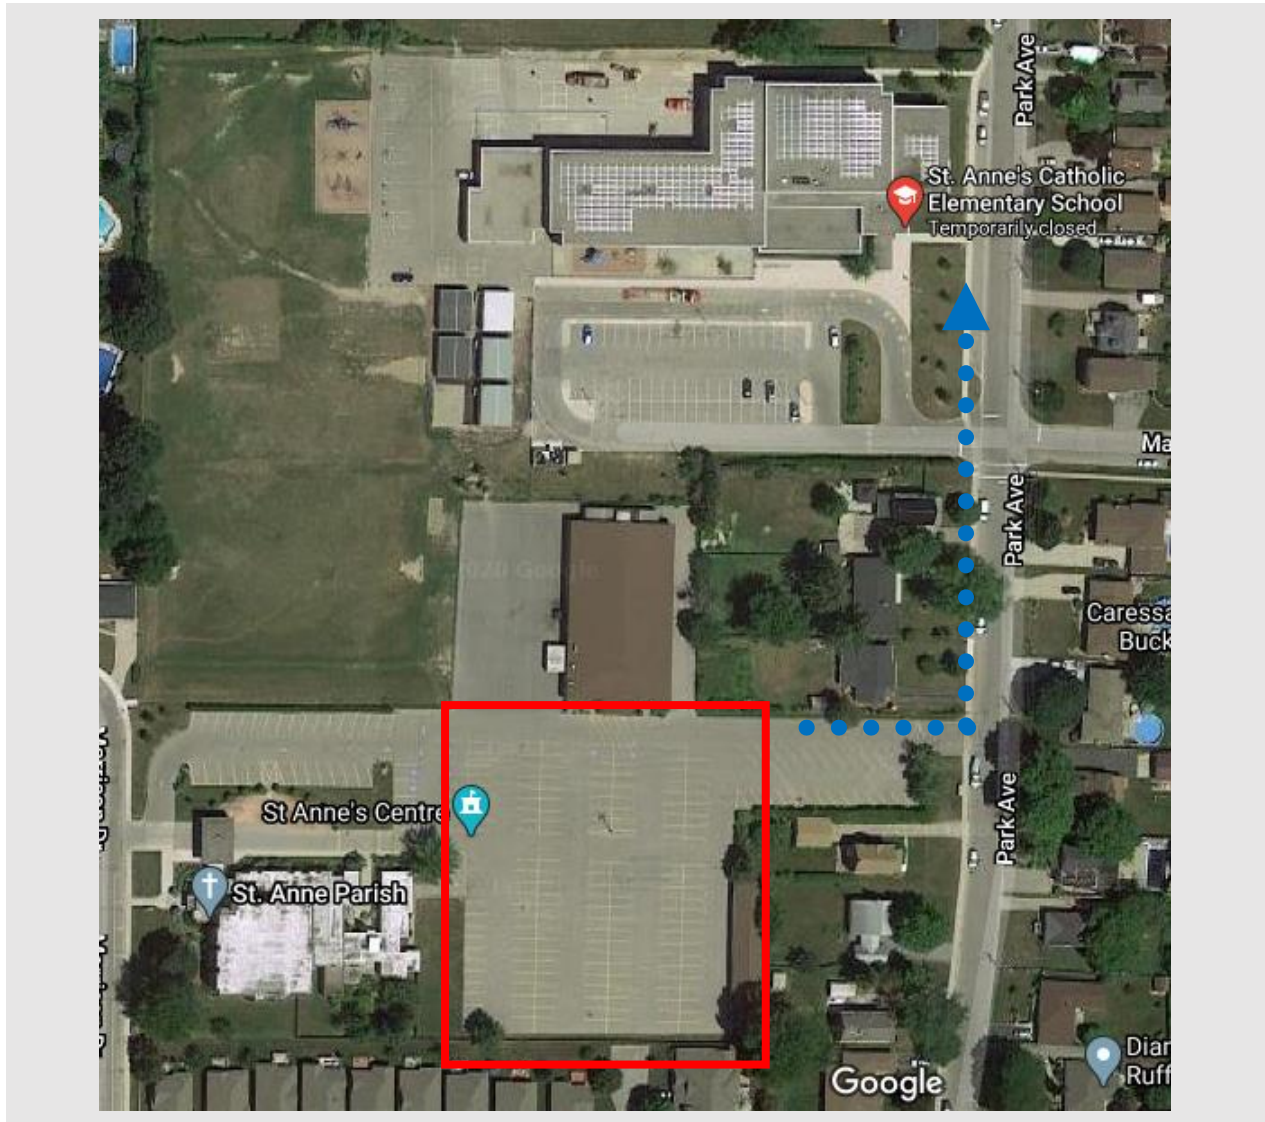

ST ANNE'S CE, ST THOMAS

Drive-to-Five Location	St Anne's Centre 20 Morrison Dr, St Thomas
Distance to School	150 meters
Walking Travel Time	2 - 3 min

What is Drive-to-Five? Drive-to-Five locations are designated spaces located within a 5 minute walk from the school. Drive-to-Five locations help to disperse traffic away from the congested school area and create a safer journey to and from school for all.