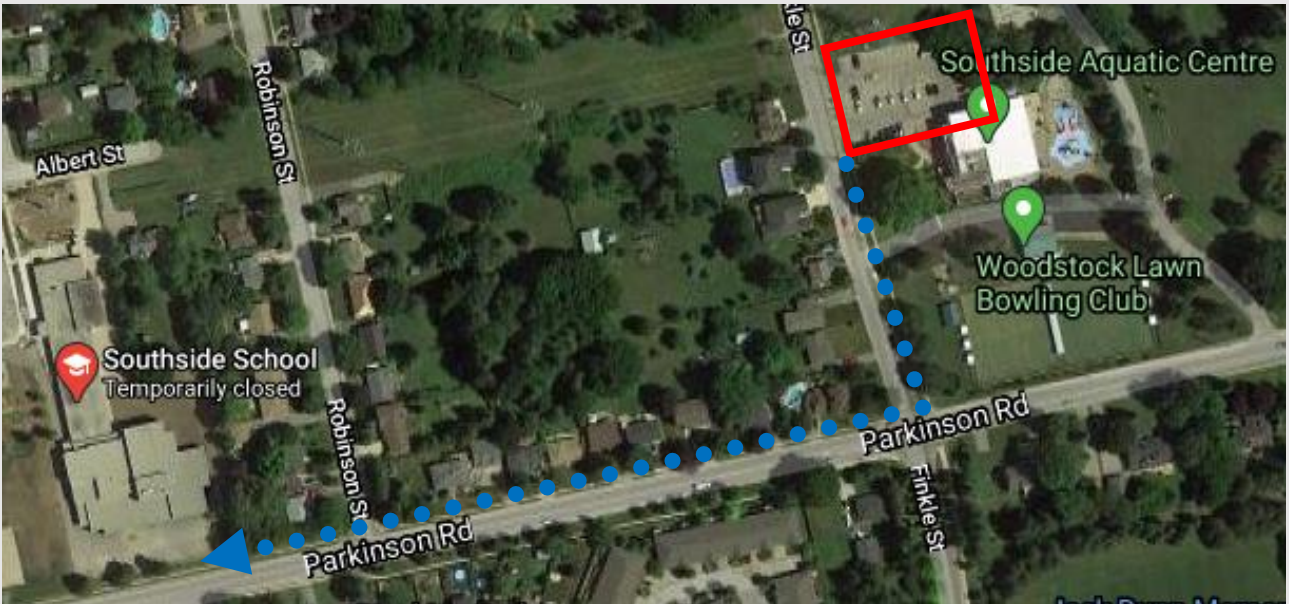

SOUTHSIDE PS

Drive-to-Five Location	Southside Aquatic Centre 315 Finkle St, Woodstock
Distance to School	400 meters
Walking Travel Time	4 - 8 min

What is Drive-to-Five? Drive-to-Five locations are designated spaces located within a 5 minute walk from the school. Drive-to-Five locations help to disperse traffic away from the congested school area and create a safer journey to and from school for all.