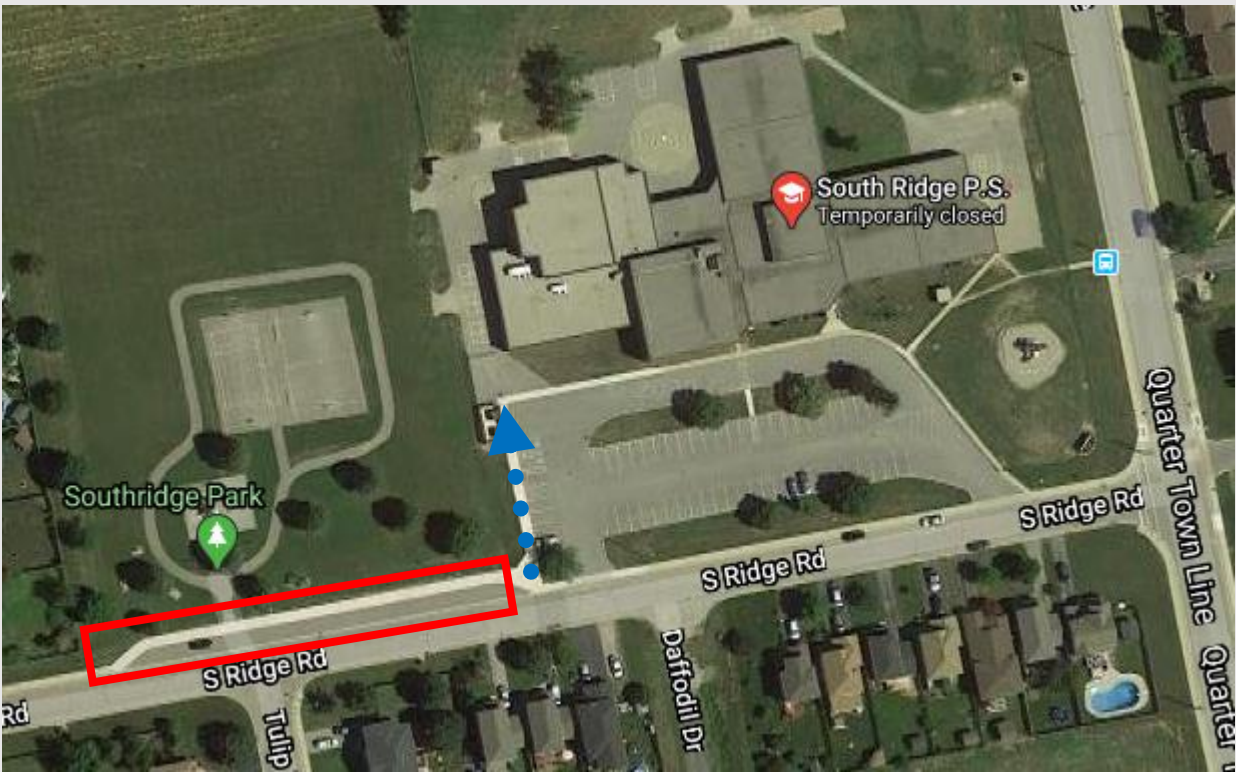

## SOUTH RIDGE PS

Drive-to-Five Location	Southridge Park 52-50 Tulip Dr, Tillsonburg
Distance to School	100 meters
Walking Travel Time	2 min

What is Drive-to-Five? Drive-to-Five locations are designated spaces located within a 5 minute walk from the school. Drive-to-Five locations help to disperse traffic away from the congested school area and create a safer journey to and from school for all.